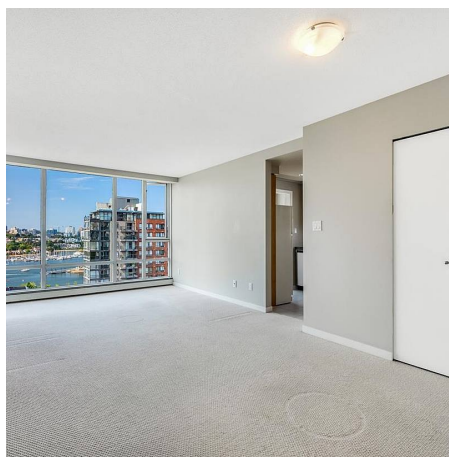

1901 1201 Marinaside Crescent, Vancouver

$1,458,000

Welcome to Peninsula by Concord! Enjoy the best central location of Yaletown with water and city views from this unit! This 2 bedroom 2 bathroom condo features a bright solarium with stunning water views perfect for a home office and a spacious closet in master bedroom. Amenities include: indoor pool, sauna, gym and 24 HR concierge. This beautiful home is located right across from the Marina and Seawall in the heart of the prestigious Marinaside Crescent neighborhood. Steps from the city's great restaurants, Urban Fare, coffee shops, Roundhouse Community Center and Elsie Roy Elementary School. This gorgeous unit comes with 2 underground parking stalls. Don't miss it!

KEY INFORMATION

MLS® R2606909

Residential Attached

Yaletown

2 Bedrooms

2 Bathrooms

976 SF

$625.87 Maintenance Fees

FEATURES

Year Built: 1996

Views: WATER, PARK, CITY

Listed By: Sunrich Realty

rennie