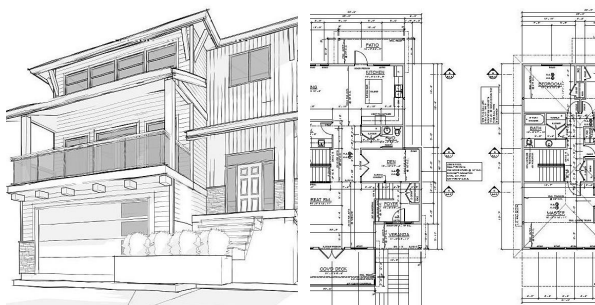

1 45406 Vedder Mountain Road, Cultus Lake

$550,000

Incredible opportunity to build a brand new home or own a bare land strata lot in the an impeccable Vedder River area! This lot is just over 8000 sq. ft. and is located off of Vedder Mountain Road. Not only is it across from Crossing Park and the beautiful Vedder River Trail, it is close to all the amazing amenities in Garrison and the new and exciting commercial development, The Eddy. A builder is already available with plans done for a stunning 2 storey w/ basement home with 4 bedrooms, 3 bathrooms, den, spacious covered deck with french doors off of the great room, and so much more (See photos for reference). Are you ready to live in your dream home? Call today to find out more information!

KEY INFORMATION

MLS® R2608397

Land Only

Chilliwack

0 Bedrooms

0 Bathrooms

0 SF

8,051 SF Lot

FEATURES

Listed By: Century 21 Creekside Realty

rennie