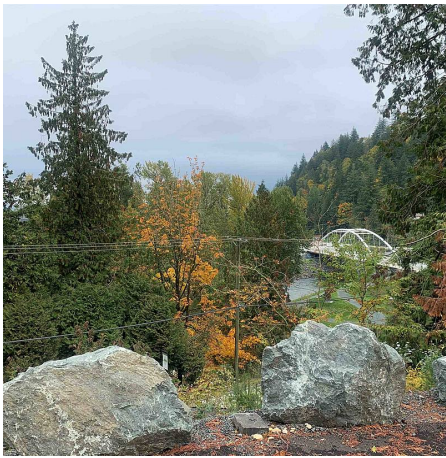

1 45406 Vedder Mountain Road, Cultus Lake

$550,000

Incredible opportunity to build a brand new home or own a bare land strata lot in the an impeccable Vedder River area! This lot is just over 8000 sq. ft. and is located off of Vedder Mountain Road. Not only is it across from Crossing Park and the beautiful Vedder River Trail, it is close to all the amazing amenities in Garrison and the new and exciting commercial development, The Eddy. A builder is already available with plans done for a stunning 2 storey w/ basement home with 4 bedrooms, 3 bathrooms, den, spacious covered deck with french doors off of the great room, and so much more (See photos for reference). Are you ready to live in your dream home? Call today to find out more information!

KEY INFORMATION

MLS® R2608397

Land Only

Chilliwack

0 Bedrooms

0 Bathrooms

0 SF

8,051 SF Lot

FEATURES

Listed By: Century 21 Creekside Realty

rennie