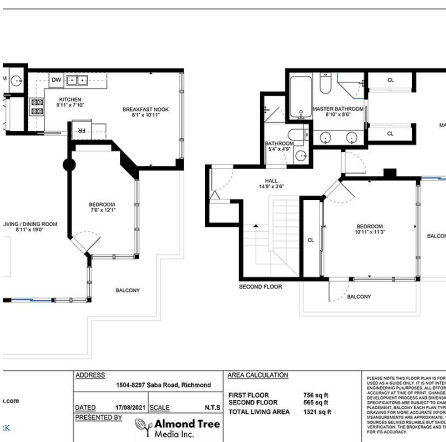

1504 8297 Saba Road, Richmond

$838,000

Welcome to Rosario Gardens! A Rare 2 levels Penthouse unit, 3 beds & 3 baths. Beautiful South-East Facing home with unobstructed views. Located in the center of Richmond. 5 mins walk to Brighthouse Skytrain station. Close to Richmond Center, supermarkets, restaurants, retail, coffee shops, and many more. Don't miss this perfect opportunity to own this beautiful home! Book your private showing now. Masks and hand sanitizers are required to enter the house. Showing by appointment.

KEY INFORMATION

MLS® R2610685

Residential Attached

Brighthouse

3 Bedrooms

3 Bathrooms

1,321 SF

$651.33 Maintenance Fees

FEATURES

Year Built: 1996

Views: MOUNT BAKER AND CITY VIEWS

Listed By: Regent Park Realty Inc.

rennie