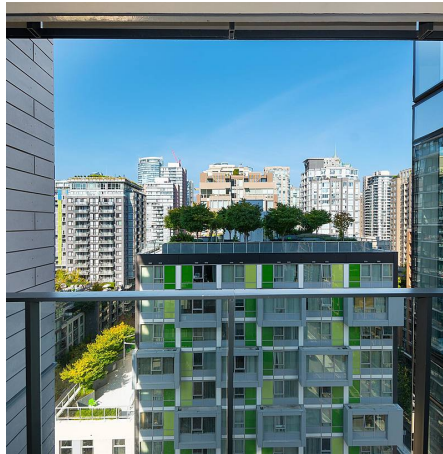

Nagib Karim PREC*
604.999.5887
nkarim@rennie.com
rennie.com/nagibkarim

rennie