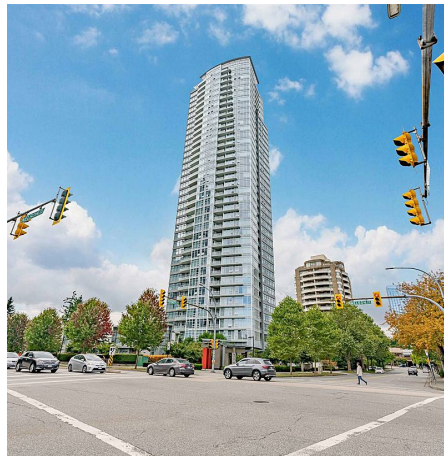

# 3902 4880 Bennett Street, Burnaby

\$839,000

PANORAMIC MOUNTAIN & CITY VIEW!!  
CHANCELLOR by Polygon. Top of the sky 39th floor NW corner large 2 Bed. Fully covered balcony. Two side-by-side parking stalls and one locker are included. Building amenities featuring live-in caretaker, gym & lounge. Walking distance to Metrotown, Skytrain, and Bonsor Recreation Centre. See VIRTUAL TOUR: <https://my.matterport.com/show/?m=vH7guhrFEWZ>

## FEATURES

Year Built: 2013

Views: Panoramic NW Mountain & City

Listed By: Sunstar Realty Ltd.

rennie