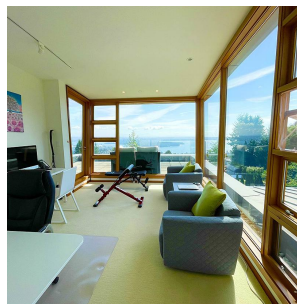

1460 Chartwell Drive, West Vancouver

$8,080,000

Designed by world famous architect James Cheng who designed Living Shangri-la & Fairmont Pacific Rim etc. This magnificent top-class contemporary home sits on Chartwell's finest location w/ panoramic ocean/city views. Total privacy behind gated entry. Stunning unique design w/ impeccable taste & quality. Limestone & glass exterior, curved zinc roof, cherry wood accent walls, maple doors & commercial grade construction seldom seen in homes. Main has formal living & dining rms, exquisite inner courtyard, Poggenpohl kitchen, pantry, family rm, insulated media rm, huge master bdrm w/private sitting rm & stunning en-suite "ALL" overlooking fantastic views. Upper features 3 en-suited bedrms (2 w/spacious decks). Lower features large rec-room, plus 2 generous bedrooms (1 en-suited). Amazing home!

KEY INFORMATION

MLS® R2613967

Residential Detached

Chartwell

6 Bedrooms

7 Bathrooms

8,306 SF

15,830 SF Lot

FEATURES

Year Built: 2002

Views: Panoramic downtown/ocean views

Listed By: RE/MAX Crest Realty

rennie