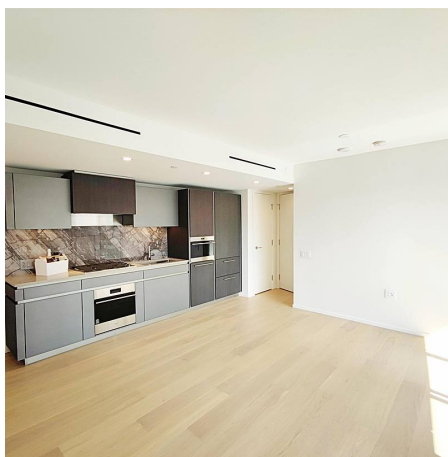

1101 889 Pacific Street, Vancouver

\$963,000

Welcome to the Pacific recently built by Grosvenor! This well laid out 1 bedroom unit is located in the heart of downtown, it offers beautiful panoramic view of the city and water, high end appliances from Subzero, Wolf and Miele, gorgeous millwork by Snaidero throughout the kitchen and bathroom, 24 hr concierge, fitness facility and amenities like an inviting terrace with BBQ, lounge and game room. Steps away from stores, restaurants, parks, Seawall, seabus to Granville and much more. Comes with bike locker with power outlet. GST Paid. Showing by appointment.

FEATURES

Year Built: 2021

Views: panoramic city and water view

Listed By: RE/MAX Dream Home Realty

rennie