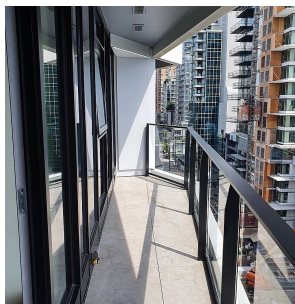

1101 889 Pacific Street, Vancouver

$963,000

Welcome to the Pacific recently built by Grosvenor! This well laid out 1 bedroom unit is located in the heart of downtown, it offers beautiful panoramic view of the city and water, high end appliances from Subzero, Wolf and Miele, gorgeous millwork by Snaidero throughout the kitchen and bathroom, 24 hr concierge, fitness facility and amenities like an inviting terrace with BBQ, lounge and game room. Steps away from stores, restaurants, parks, Seawall, seabus to Granville and much more. Comes with bike locker with power outlet. GST Paid. Showing by appointment.

KEY INFORMATION

MLS® R2614187

Residential Attached

Yaletown

1 Bedroom

1 Bathroom

564 SF

$337.77 Maintenance Fees

FEATURES

Year Built: 2021

Views: panoramic city and water view

Listed By: RE/MAX Dream Home Realty

rennie