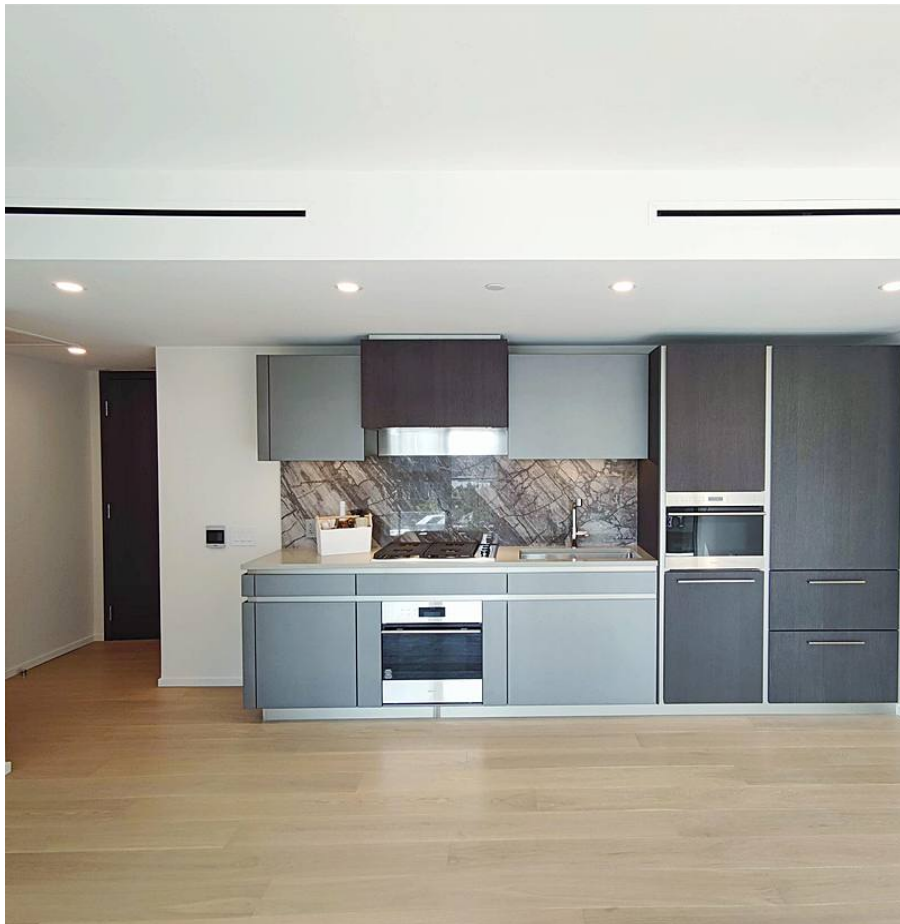

1101 889 Pacific Street, Vancouver

\$963,000

Welcome to the Pacific recently built by Grosvenor! This well laid out 1 bedroom unit is located in the heart of downtown, it offers beautiful panoramic view of the city and water, high end appliances from Subzero, Wolf and Miele, gorgeous millwork by Snaidero throughout the kitchen and bathroom, 24 hr concierge, fitness facility and amenities like an inviting terrace with BBQ, lounge and game room. Steps away from stores, restaurants, parks, Seawall, seabus to Granville and much more. Comes with bike locker with power outlet. GST Paid. Showing by appointment.