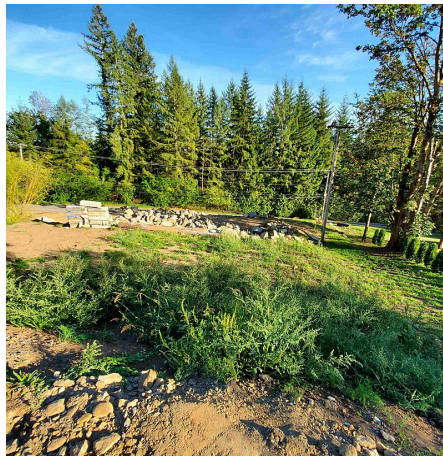

27141 River Road, Maple Ridge

\$1,299,999

A Contractors Dream!! Build your dream home in the Ultimate Location! Located in Whonnock and just 10 minutes from the downtown of Maple Ridge. This Amazing Rural, Private setting has STUNNING views that take in the Fraser River and unobstructed views of Mount Baker. At just under 2 acres this property is a rare find! The property has plenty of space to build a large shop w/ garden suite as well. Over 100k+ spent on driveway excavating giving you access to all corners of the lot. Building Plans are available as well. Contact for your private viewing today! Check out the video @ <https://vimeo.com/595489134>