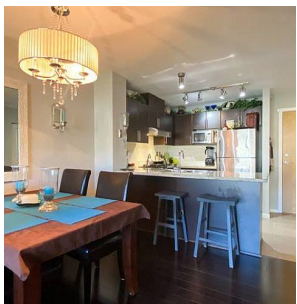

407 700 Klahanie Drive, Port Moody

$687,500

TOP FLOOR! Large 2 bed 2 bath suite in the BOARDWALK located in sought after KLAHANIE, Moments to everything Port Moody has to offer. N/E facing unit with open layout. Huge covered deck. Features include Granite counter tops, soaker tub, fireplace, insuite laundry, tiled entry, engineered hardwood and much more, all the extras. Enjoy the luxuries of the exclusive membership to the canoe club, with its own pool, sauna, steam room, guest room and more. Close to all amenities. A must see, Book your appointment now.

KEY INFORMATION

MLS® R2616965

Residential Attached

Port Moody Centre

2 Bedrooms

2 Bathrooms

961 SF

$453.88 Maintenance Fees

FEATURES

Year Built: 2007

Listed By: Georgia Pacific Realty Corp.

rennie