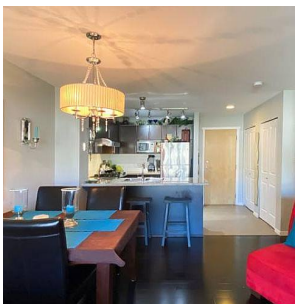

407 700 Klahanie Drive, Port Moody

$687,500

TOP FLOOR! Large 2 bed 2 bath suite in the BOARDWALK located in sought after KLAHANIE, Moments to everything Port Moody has to offer. N/E facing unit with open layout. Huge covered deck. Features include Granite counter tops, soaker tub, fireplace, insuite laundry, tiled entry, engineered hardwood and much more, all the extras. Enjoy the luxuries of the exclusive membership to the canoe club, with its own pool, sauna, steam room, guest room and more. Close to all amenities. A must see, Book your appointment now.

KEY INFORMATION

MLS® R2616965

Residential Attached

Port Moody Centre

2 Bedrooms

2 Bathrooms

961 SF

$453.88 Maintenance Fees

FEATURES

Year Built: 2007

Listed By: Georgia Pacific Realty Corp.

rennie