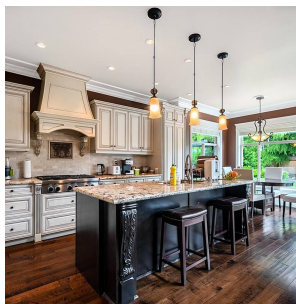

16181 High Park Avenue, Surrey

$2,880,000

Beautiful custom build 5000 sq.ft home in the prestigious Morgan creek overlooking pond & 17th fairway, with 14,000 sq ft lot. 2 master bdrms w/ fireplaces, total 5 bed + 6 bath, with wok kitchen. Theatre room with soundproofing. Immaculate detailing throughout the entire house. Endless wainscoting, mouldings, crowns, custom high ceilings, cabinetry & granite/ marble countertops. Natural sunlight throughout the whole house. Grogeouos landscaping and a huge stamped concrete driveway and patio. In-ground sprinklers & security cameras. Won't last long! Truly a remarkable home, with an incredible life style! Rare and amazing! Call today for your private showings!

KEY INFORMATION

MLS® R2617204

Residential Detached

Morgan Creek

5 Bedrooms

6 Bathrooms

4,335 SF

13,986 SF Lot

FEATURES

Year Built: 2011

Views: POND, 17th FAIRWAY

Listed By: RE/MAX Westcoast

rennie