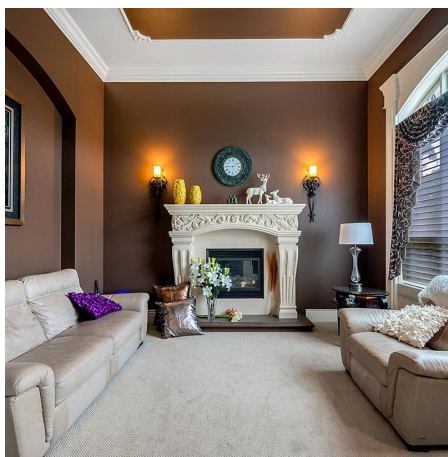

16181 High Park Avenue, Surrey

$2,880,000

Beautiful custom build 5000 sq.ft home in the prestigious Morgan creek overlooking pond & 17th fairway, with 14,000 sq ft lot. 2 master bdrms w/ fireplaces, total 5 bed + 6 bath, with wok kitchen. Theatre room with soundproofing. Immaculate detailing throughout the entire house. Endless wainscoting, mouldings, crowns, custom high ceilings, cabinetry & granite/ marble countertops. Natural sunlight throughout the whole house. Grogeouos landscaping and a huge stamped concrete driveway and patio. In-ground sprinklers & security cameras. Won't last long! Truly a remarkable home, with an incredible life style! Rare and amazing! Call today for your private showings!

KEY INFORMATION

MLS® R2617204

Residential Detached

Morgan Creek

5 Bedrooms

6 Bathrooms

4,335 SF

13,986 SF Lot

FEATURES

Year Built: 2011

Views: POND, 17th FAIRWAY

Listed By: RE/MAX Westcoast

rennie