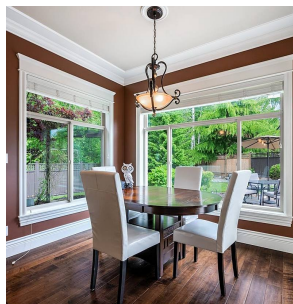

16181 High Park Avenue, Surrey

$2,880,000

Beautiful custom build 5000 sq.ft home in the prestigious Morgan creek overlooking pond & 17th fairway, with 14,000 sq ft lot. 2 master bdrms w/ fireplaces, total 5 bed + 6 bath, with wok kitchen. Theatre room with soundproofing. Immaculate detailing throughout the entire house. Endless wainscoting, mouldings, crowns, custom high ceilings, cabinetry & granite/ marble countertops. Natural sunlight throughout the whole house. Grogeouos landscaping and a huge stamped concrete driveway and patio. In-ground sprinklers & security cameras. Won't last long! Truly a remarkable home, with an incredible life style! Rare and amazing! Call today for your private showings!

KEY INFORMATION

MLS® R2617204

Residential Detached

Morgan Creek

5 Bedrooms

6 Bathrooms

4,335 SF

13,986 SF Lot

FEATURES

Year Built: 2011

Views: POND, 17th FAIRWAY

Listed By: RE/MAX Westcoast

rennie