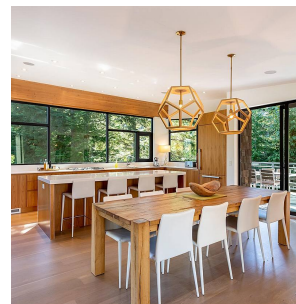

6152 Eagle Drive, Whistler

$7,499,000

Whistler Cay Heights; a highly sought after, conveniently located neighbourhood is where you will find this outstanding property. Whistler Village and all that it has to offer, Valley Trail system & Whistler Golf Course are all within close proximity. Comfortable contemporary mountain design, post & beam construction paired with exquisite finishings lend this home to be the perfect option whether you are looking to make Whistler your full time residence or mountain escape. The main living space is exceptionally bright and welcoming courtesy of gorgeous vaulted ceilings and window features that allow light to pour in and the phenomenal mountain views to take center stage. 5 bedrooms, relaxing lounge, incredible media room + home office make this home a breeze for full or part time living.

KEY INFORMATION

MLS® R2617405

Residential Detached

Whistler Cay Heights

5 Bedrooms

5 Bathrooms

4,530 SF

9,178 SF Lot

FEATURES

Year Built: 2012

Views: Extraordinary Mountain Views

Listed By: Engel & Volkers Whistler

rennie