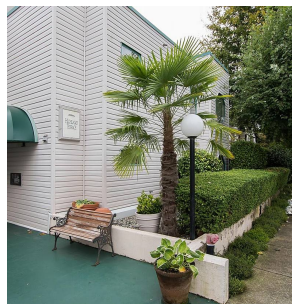

303 5550 14b Avenue, Delta

$535,000

Spacious, bright 1339 square foot; 2 bedroom and 2 bathroom home in Highland Terrace. Home has lots of natural light and large rooms to accommodate all furniture! The 94 square foot solarium for your year round enjoyment, insuite storage, laundry room, storage locker...all this and walk to all amenities.

KEY INFORMATION

MLS® R2617529

Residential Attached

Cliff Drive

2 Bedrooms

2 Bathrooms

1,339 SF

$410.08 Maintenance Fees

FEATURES

Year Built: 1989

Listed By: Sutton Group Seafair Realty

rennie