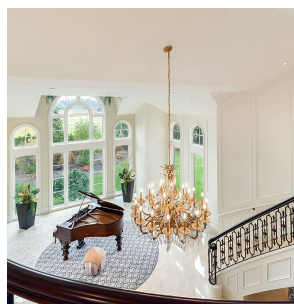

8731 Finn Road, Richmond

$15,188,000

15 Acres park-like huge lot with 14432 sqft house, including private tennis courts, swimming pool and fabulous garden! Custom design by Loy Leyland, this exceptional and extraordinary dream house offers 7 spacious bright ensuite. It features a separate entry with kitchen and two bedrooms. Modern amenities including indoor pool (36'x18'), swirl hot tub, steam room, sauna, gym, wine cellar, wet bar. Private professional landscaped beautiful garden with waterfalls, tennis court, organic vegetable & fruits garden, 3 garages & plenty of visitor parking spaces. A pleasure to show!

KEY INFORMATION

MLS® R2618438

Residential Detached

Gilmore

7 Bedrooms

8 Bathrooms

14,432 SF

FEATURES

Year Built: 2014

Views: MOUNTAINS AND FIELDS

Listed By: Sutton Group - 1st West Realty

rennie