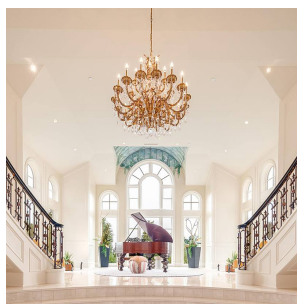

8731 Finn Road, Richmond

$15,188,000

15 Acres park-like huge lot with 14432 sqft house, including private tennis courts, swimming pool and fabulous garden! Custom design by Loy Leyland, this exceptional and extraordinary dream house offers 7 spacious bright ensuite. It features a separate entry with kitchen and two bedrooms. Modern amenities including indoor pool (36'x18'), swirl hot tub, steam room, sauna, gym, wine cellar, wet bar. Private professional landscaped beautiful garden with waterfalls, tennis court, organic vegetable & fruits garden, 3 garages & plenty of visitor parking spaces. A pleasure to show!

KEY INFORMATION

MLS® R2618438

Residential Detached

Gilmore

7 Bedrooms

8 Bathrooms

14,432 SF

FEATURES

Year Built: 2014

Views: MOUNTAINS AND FIELDS

Listed By: Sutton Group - 1st West Realty

rennie