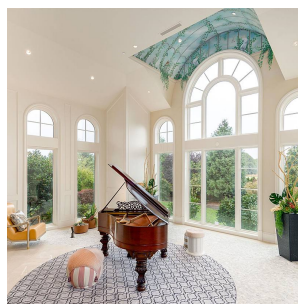

8731 Finn Road, Richmond

$15,188,000

15 Acres park-like huge lot with 14432 sqft house, including private tennis courts, swimming pool and fabulous garden! Custom design by Loy Leyland, this exceptional and extraordinary dream house offers 7 spacious bright ensuite. It features a separate entry with kitchen and two bedrooms. Modern amenities including indoor pool (36'x18'), swirl hot tub, steam room, sauna, gym, wine cellar, wet bar. Private professional landscaped beautiful garden with waterfalls, tennis court, organic vegetable & fruits garden, 3 garages & plenty of visitor parking spaces. A pleasure to show!

KEY INFORMATION

MLS® R2618438

Residential Detached

Gilmore

7 Bedrooms

8 Bathrooms

14,432 SF

FEATURES

Year Built: 2014

Views: MOUNTAINS AND FIELDS

Listed By: Sutton Group - 1st West Realty

rennie