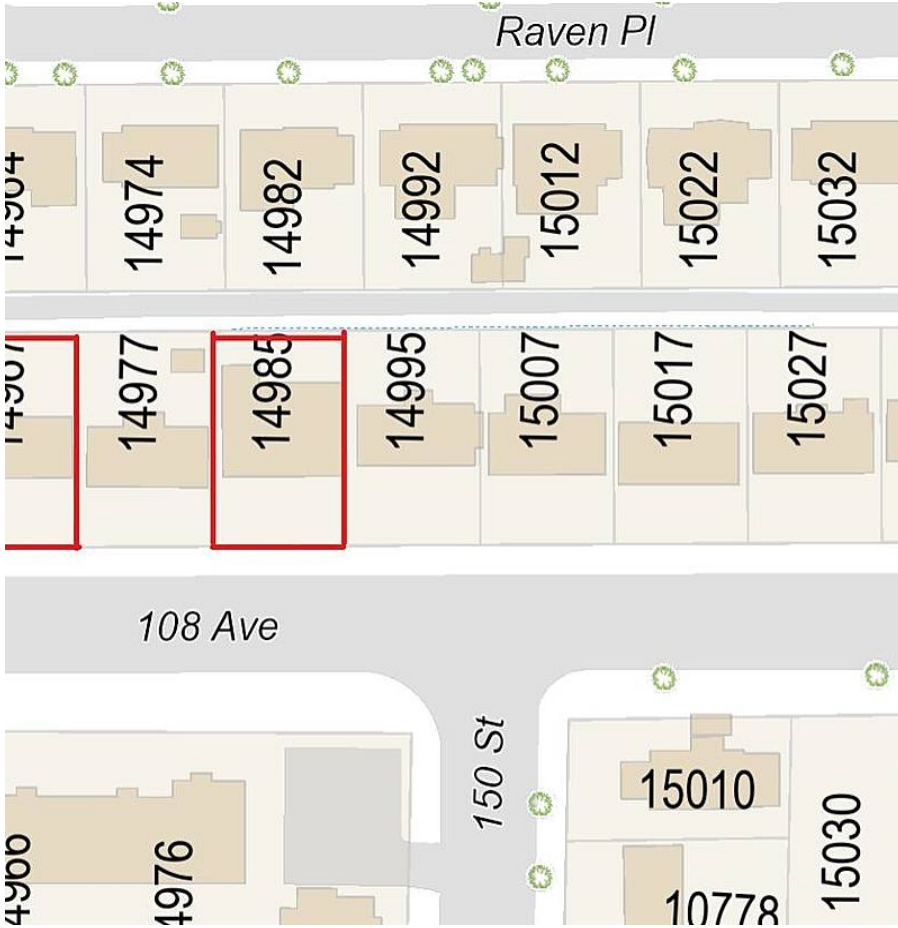

14967 108 Avenue, Surrey

\$1,700,000

Land Assembly potential in Guildford.

KEY INFORMATION

MLS® R2618787

Residential Detached

Bolivar Heights

3 Bedrooms

1 Bathroom

1,066 SF

7,204 SF Lot

FEATURES

Year Built: 1972

Listed By: Multiple Realty Ltd.