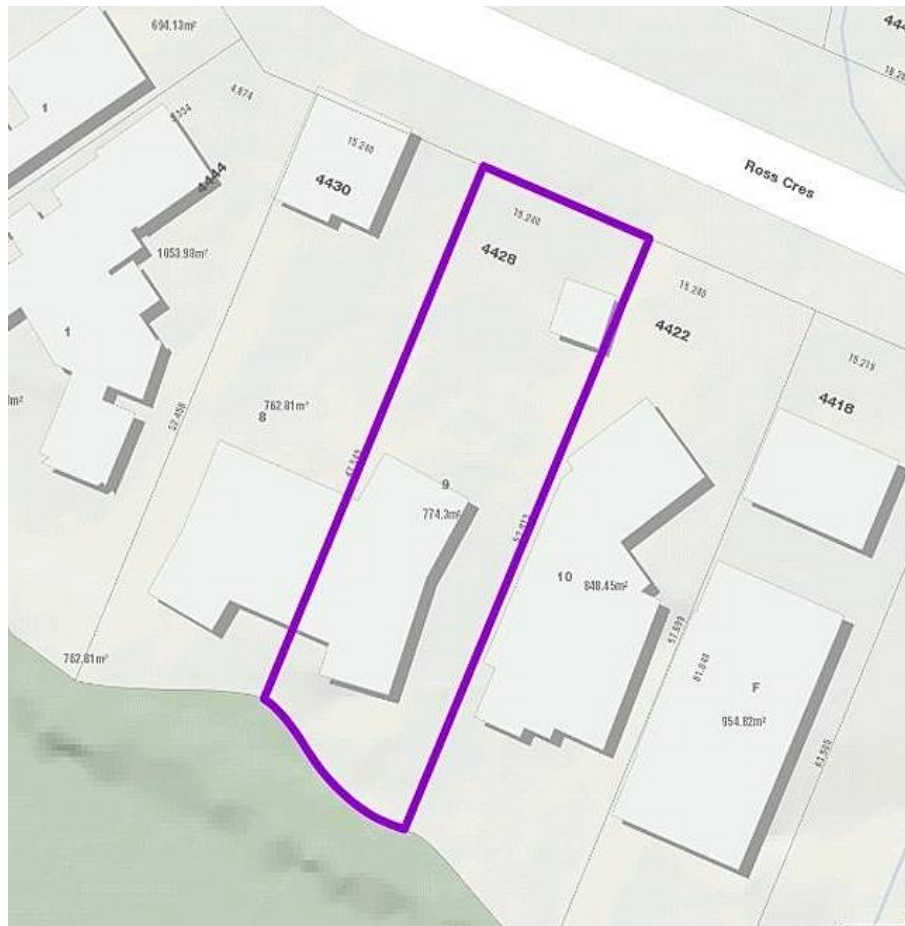

4428 Ross Crescent, West Vancouver

\$9,000,000

Rare find waterfront/beachfront property in West Vancouver, with spectacular unobstructed 180 degree view, from Vancouver, UBC, all the way to the Lighthouse Park. Located in the prestigious neighborhood of Ross Crescent, it's your dream lot to build your one-of-a-kind dream home without compromise.

KEY INFORMATION

MLS® R2619205

Land Only

Cypress

0 Bedrooms

0 Bathrooms

0 SF

9,601 SF Lot