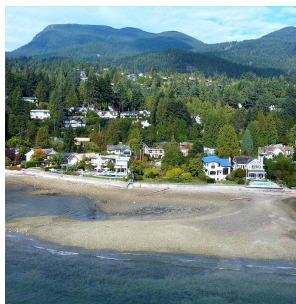

4428 Ross Crescent, West Vancouver

$9,000,000

Rare find waterfront/beachfront property in West Vancouver, with spectacular unobstructed 180 degree view, from Vancouver, UBC, all the way to the Lighthouse Park. Located in the prestigious neighborhood of Ross Crescent, it's your dream lot to build your one-of-a-kind dream home without compromise.

KEY INFORMATION

MLS® R2619205

Land Only

Cypress

0 Bedrooms

0 Bathrooms

0 SF

9,601 SF Lot

FEATURES

Views: OCEAN FRONT PROPERTY

Listed By: RA Realty Alliance Inc.

rennie