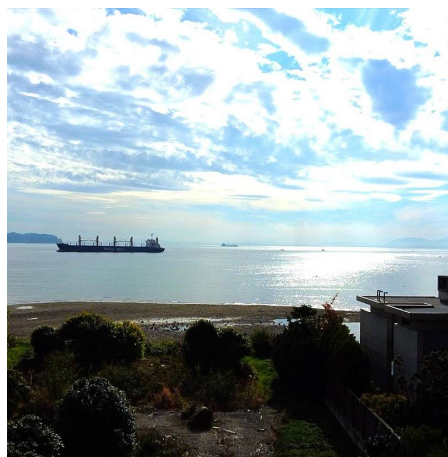

4428 Ross Crescent, West Vancouver

$9,000,000

Rare find waterfront/beachfront property in West Vancouver, with spectacular unobstructed 180 degree view, from Vancouver, UBC, all the way to the Lighthouse Park. Located in the prestigious neighborhood of Ross Crescent, it's your dream lot to build your one-of-a-kind dream home without compromise.

KEY INFORMATION

MLS® R2619205

Land Only

Cypress

0 Bedrooms

0 Bathrooms

0 SF

9,601 SF Lot

FEATURES

Views: OCEAN FRONT PROPERTY

Listed By: RA Realty Alliance Inc.

rennie