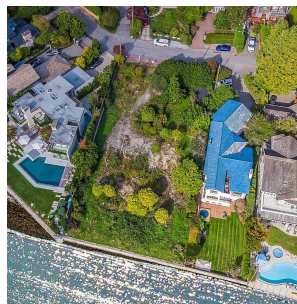

4428 Ross Crescent, West Vancouver

$9,000,000

Rare find waterfront/beachfront property in West Vancouver, with spectacular unobstructed 180 degree view, from Vancouver, UBC, all the way to the Lighthouse Park. Located in the prestigious neighborhood of Ross Crescent, it's your dream lot to build your one-of-a-kind dream home without compromise.

KEY INFORMATION

MLS® R2619205

Land Only

Cypress

0 Bedrooms

0 Bathrooms

0 SF

9,601 SF Lot

FEATURES

Views: OCEAN FRONT PROPERTY

Listed By: RA Realty Alliance Inc.

rennie