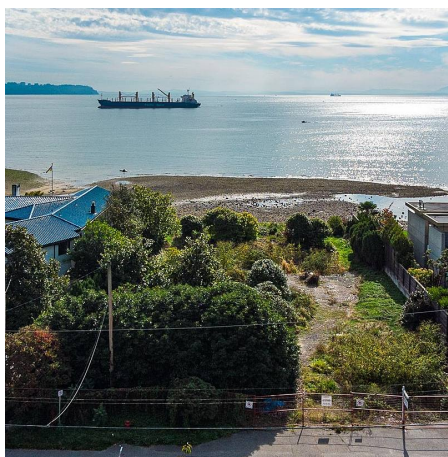

4428 Ross Crescent, West Vancouver

$9,000,000

Rare find waterfront/beachfront property in West Vancouver, with spectacular unobstructed 180 degree view, from Vancouver, UBC, all the way to the Lighthouse Park. Located in the prestigious neighborhood of Ross Crescent, it's your dream lot to build your one-of-a-kind dream home without compromise.

KEY INFORMATION

MLS® R2619205

Land Only

Cypress

0 Bedrooms

0 Bathrooms

0 SF

9,601 SF Lot

FEATURES

Views: OCEAN FRONT PROPERTY

Listed By: RA Realty Alliance Inc.

rennie