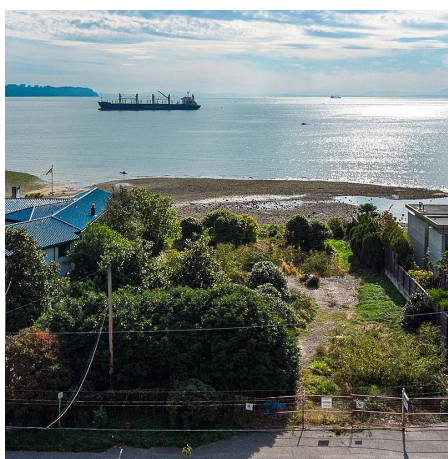

4430 Ross Crescent, West Vancouver

$9,000,000

Rare find waterfront/beachfront property in West Vancouver, with spectacular unobstructed 180 degree view, from Vancouver, UBC, all the way to the Lighthouse Park. Located in the prestigious neighborhood of Ross Crescent, it's your dream lot to build your one-of-a-kind dream home without compromise.

KEY INFORMATION

MLS® R2619236

Land Only

Cypress

0 Bedrooms

0 Bathrooms

0 SF

9,449 SF Lot

FEATURES

Views: OCEAN FRONT PROPERTY

Listed By: RA Realty Alliance Inc.

rennie