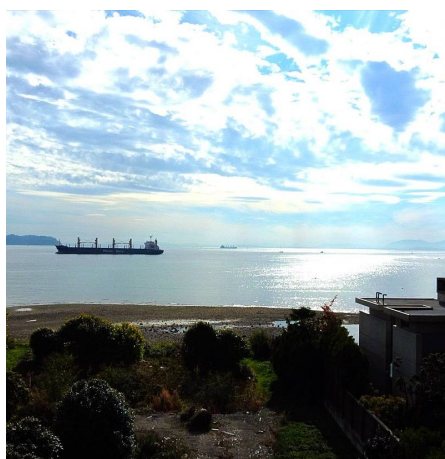

4430 Ross Crescent, West Vancouver

$9,000,000

Rare find waterfront/beachfront property in West Vancouver, with spectacular unobstructed 180 degree view, from Vancouver, UBC, all the way to the Lighthouse Park. Located in the prestigious neighborhood of Ross Crescent, it's your dream lot to build your one-of-a-kind dream home without compromise.

KEY INFORMATION

MLS® R2619236

Land Only

Cypress

0 Bedrooms

0 Bathrooms

0 SF

9,449 SF Lot

FEATURES

Views: OCEAN FRONT PROPERTY

Listed By: RA Realty Alliance Inc.

rennie