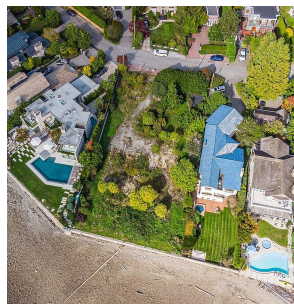

4430 Ross Crescent, West Vancouver

$9,000,000

Rare find waterfront/beachfront property in West Vancouver, with spectacular unobstructed 180 degree view, from Vancouver, UBC, all the way to the Lighthouse Park. Located in the prestigious neighborhood of Ross Crescent, it's your dream lot to build your one-of-a-kind dream home without compromise.

KEY INFORMATION

MLS® R2619236

Land Only

Cypress

0 Bedrooms

0 Bathrooms

0 SF

9,449 SF Lot

FEATURES

Views: OCEAN FRONT PROPERTY

Listed By: RA Realty Alliance Inc.

rennie