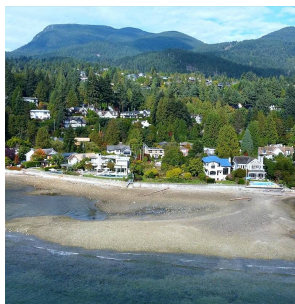

4430 Ross Crescent, West Vancouver

$9,000,000

Rare find waterfront/beachfront property in West Vancouver, with spectacular unobstructed 180 degree view, from Vancouver, UBC, all the way to the Lighthouse Park. Located in the prestigious neighborhood of Ross Crescent, it's your dream lot to build your one-of-a-kind dream home without compromise.

KEY INFORMATION

MLS® R2619236

Land Only

Cypress

0 Bedrooms

0 Bathrooms

0 SF

9,449 SF Lot

FEATURES

Views: OCEAN FRONT PROPERTY

Listed By: RA Realty Alliance Inc.

rennie