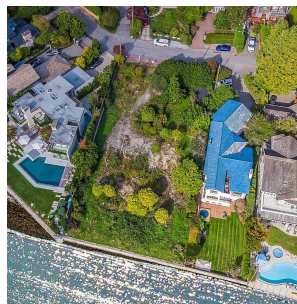

4430 Ross Crescent, West Vancouver

$9,000,000

Rare find waterfront/beachfront property in West Vancouver, with spectacular unobstructed 180 degree view, from Vancouver, UBC, all the way to the Lighthouse Park. Located in the prestigious neighborhood of Ross Crescent, it's your dream lot to build your one-of-a-kind dream home without compromise.

KEY INFORMATION

MLS® R2619236

Land Only

Cypress

0 Bedrooms

0 Bathrooms

0 SF

9,449 SF Lot

FEATURES

Views: OCEAN FRONT PROPERTY

Listed By: RA Realty Alliance Inc.

rennie