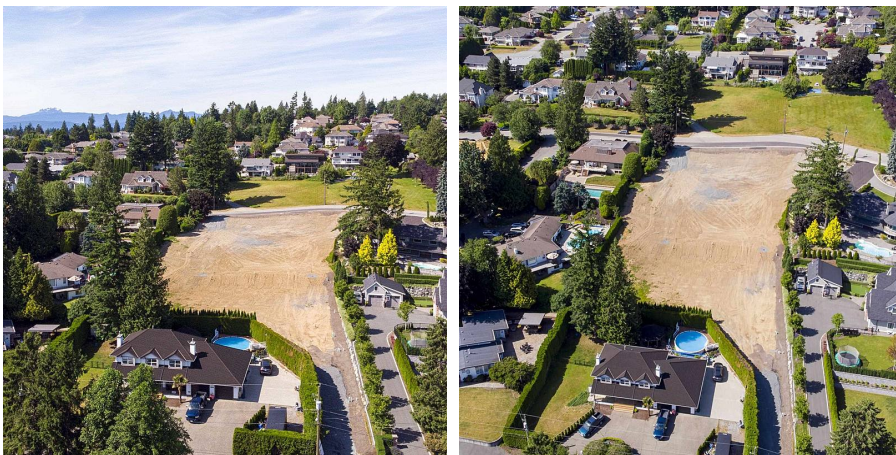

FEATURES

Views: Mt. Baker and Valley views

Listed By: RE/MAX Little Oak Realty (Abbotsford)