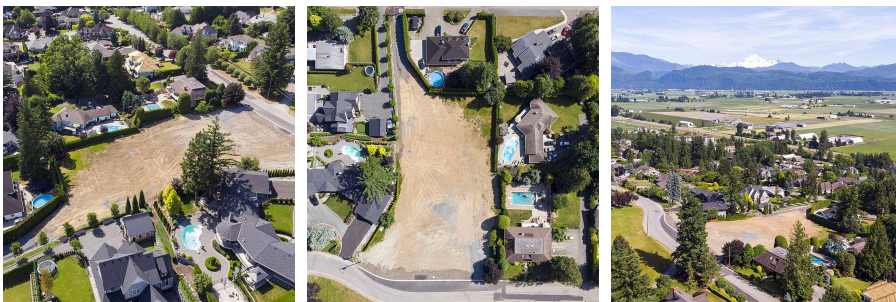

FEATURES

Views: Mt. Baker and Valley views

Listed By: RE/MAX Little Oak Realty (Abbotsford)