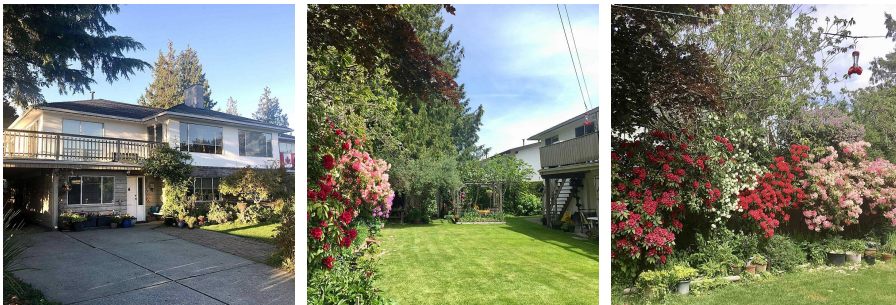

FEATURES

Year Built: 1971
Views: WATER & MOUNTAIN
Listed By: Sutton Group-West Coast Realty