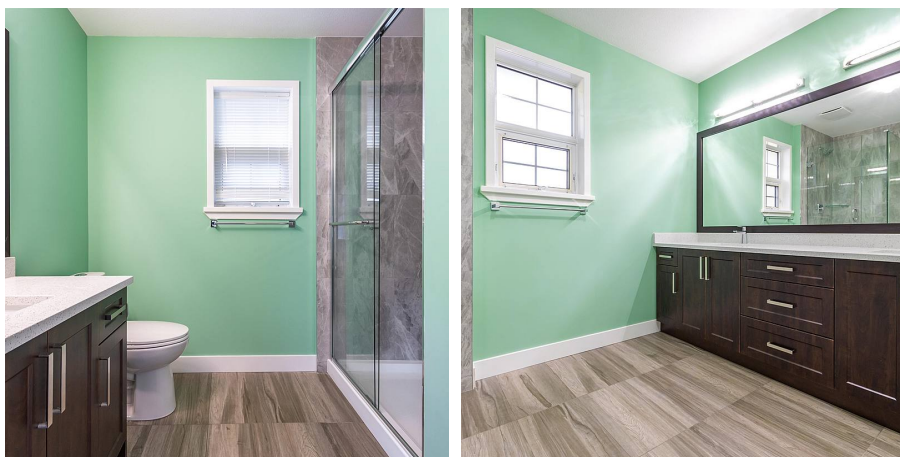

FEATURES

Year Built: 1994

Views: Mountains/Farmland

Listed By: Pathway Executives Realty Inc.