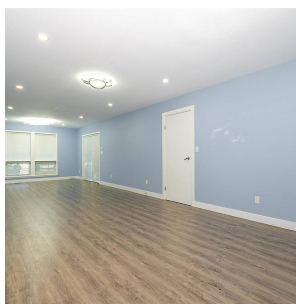

FEATURES

Year Built: 1994

Views: Mountains/Farmland

Listed By: Pathway Executives Realty Inc.