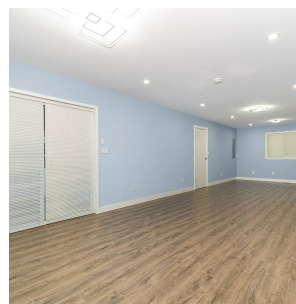

FEATURES

Year Built: 1994

Views: Mountains/Farmland

Listed By: Pathway Executives Realty Inc.