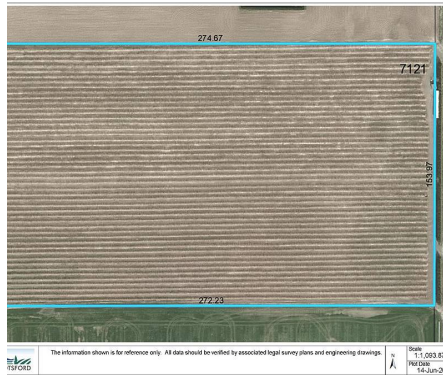

7121 Beharrell Road, Abbotsford

$2,549,900

The perfect Matsqui location to build your dream home with a beautiful view of the mountains! The property has 10.36 prime farm acreage with a full production blueberry farm. 5 acres of Blue Crop and 5 acres of Duke Berries. Property comes with irrigation system, poles and 10x10 shed for storage. The property is a perfectly rectangular parcel with 505 ft. frontage.

KEY INFORMATION

MLS® R2620820

Land Only

Matsqui

☐ Bedrooms

☐ Bathrooms

☐ SF

FEATURES

Views: Mountains

Listed By: RE/MAX Little Oak Realty (Abbotsford)

rennie