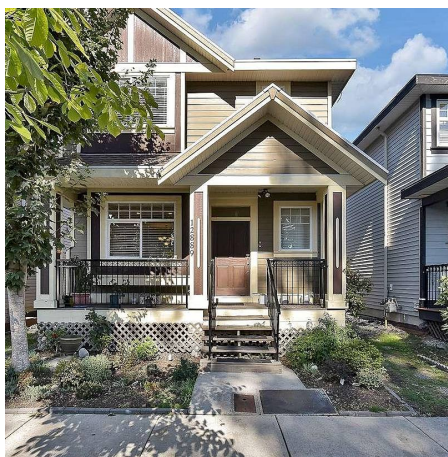

12889 59 Avenue, Surrey

$1,298,880

STUNNING !!! 3 level home in PANORAMA RIDGE. This beauty features open floor plan with attached 2 car garage plus extra parking on the side of garage. Main floor features inviting living & dining room as you enter the house, Spacious family room with entertainment unit, elegant designer kitchen with granite counters, spacious laundry & 2 piece powder room. Upstairs has 3 bedrooms, 2 full bath. Master has huge walk in closet, jacuzzi & standing shower, Huge rec room with 2 piece bath plus 1 bedroom fully finished basement suite with separate entry can be rented at a 2 bedroom suite!! This beauty has impressive finishing thru out. Quiet and family oriented neighborhood, close to school, shopping and bus route.

KEY INFORMATION

MLS® R2621405

Residential Detached

Panorama Ridge

5 Bedrooms

5 Bathrooms

2,705 SF

2,747 SF Lot

FEATURES

Year Built: 2011

Listed By: RE/MAX City Realty

rennie