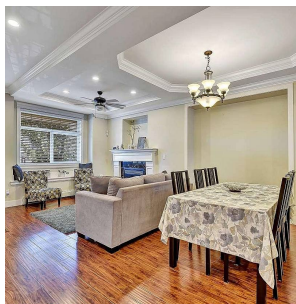

12889 59 Avenue, Surrey

$1,298,880

STUNNING !!! 3 level home in PANORAMA RIDGE. This beauty features open floor plan with attached 2 car garage plus extra parking on the side of garage. Main floor features inviting living & dining room as you enter the house, Spacious family room with entertainment unit, elegant designer kitchen with granite counters, spacious laundry & 2 piece powder room. Upstairs has 3 bedrooms, 2 full bath. Master has huge walk in closet, jacuzzi & standing shower, Huge rec room with 2 piece bath plus 1 bedroom fully finished basement suite with separate entry can be rented at a 2 bedroom suite!! This beauty has impressive finishing thru out. Quiet and family oriented neighborhood, close to school, shopping and bus route.

KEY INFORMATION

MLS® R2621405

Residential Detached

Panorama Ridge

5 Bedrooms

5 Bathrooms

2,705 SF

2,747 SF Lot

FEATURES

Year Built: 2011

Listed By: RE/MAX City Realty

rennie