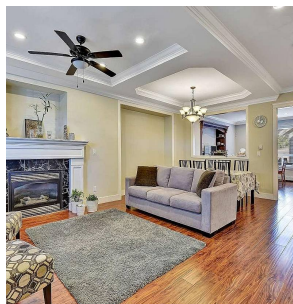

12889 59 Avenue, Surrey

$1,298,880

STUNNING !!! 3 level home in PANORAMA RIDGE. This beauty features open floor plan with attached 2 car garage plus extra parking on the side of garage. Main floor features inviting living & dining room as you enter the house, Spacious family room with entertainment unit, elegant designer kitchen with granite counters, spacious laundry & 2 piece powder room. Upstairs has 3 bedrooms, 2 full bath. Master has huge walk in closet, jacuzzi & standing shower, Huge rec room with 2 piece bath plus 1 bedroom fully finished basement suite with separate entry can be rented at a 2 bedroom suite!! This beauty has impressive finishing thru out. Quiet and family oriented neighborhood, close to school, shopping and bus route.

KEY INFORMATION

MLS® R2621405

Residential Detached

Panorama Ridge

5 Bedrooms

5 Bathrooms

2,705 SF

2,747 SF Lot

FEATURES

Year Built: 2011

Listed By: RE/MAX City Realty

rennie