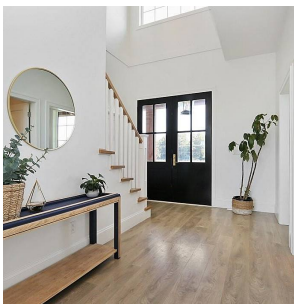

41600 Dyke Road, Mission

$2,599,900

Stunning views of Mt. Cheam and the surrounding mountains from this Lacey Built custom home. Lots of quiet and privacy. Coach house has a propane gas f/p and a jacuzzi tub. Room for the whole family. Main home has over 3000 sq. ft. finished and over 1300 sq. ft. unfinished basement area which is great for storage. Main home is a studio McGee design. Located on 6.3 acres of land.. Existing 40 x 50 cement pad in place and has been approved for a shop or barn. Well worth viewing.

KEY INFORMATION

MLS® R2622003

Residential Detached

Dewdney Deroche

6 Bedrooms

6 Bathrooms

4,397 SF

FEATURES

Year Built: 2018

Views: view of surrounding mountains

Listed By: Homelife Advantage Realty (Central Valley) Ltd.

rennie