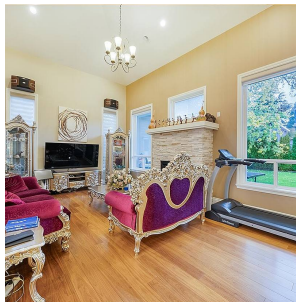

4931 Pendlebury Road, Richmond

$2,999,000

This beautiful luxury home on prestigious Pendlebury Road is only 13 years old. Only the finest quality materials used. Excellent floor plan 4 bedrooms up, media room, legal suite, 5.5 baths, 2 kitchens, flexible plan allows bedroom [which has its own stairs] to be used as nanny quarters or another suite, 3 car garage. Features include 14' ceilings in foyer & living room, vaulted ceiling in family room, maple cabinets with granite countertops, mouldings throughout with beautiful wainscoting, top of the line stainless steel appliances, crystal chandeliers, hardwood floors, custom blinds, two way stone fireplace, HRV, AC, real stone facing at front, copper roof, huge patio, electric gate & much more.

KEY INFORMATION

MLS® R2621500

Residential Detached

Boyd Park

6 Bedrooms

6 Bathrooms

4,064 SF

9,265 SF Lot

FEATURES

Year Built: 2008

Listed By: Metro Edge Realty

rennie