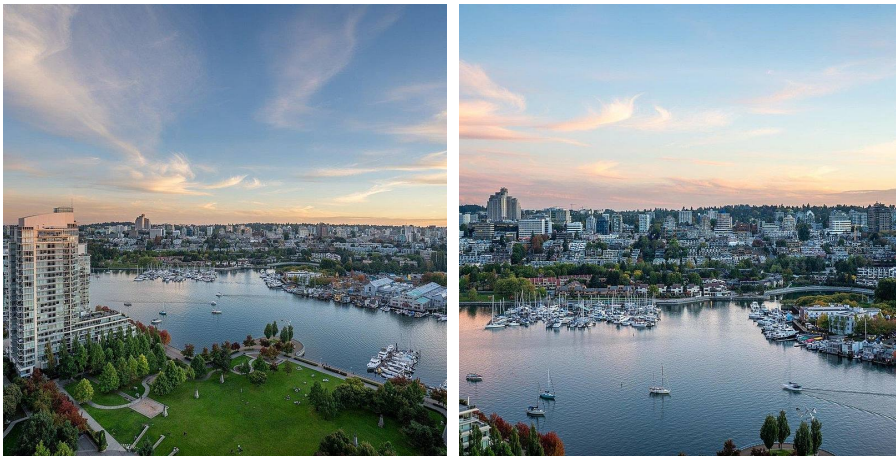

KEY INFORMATION

MLS® R2622577

Residential Attached

Yaletown

2 Bedrooms

2 Bathrooms

1,239 SF

$652.92 Maintenance Fees

FEATURES

Year Built: 2005

Views: Park, False Creek, Ocean

Listed By: Prompton Real Estate Services Inc.