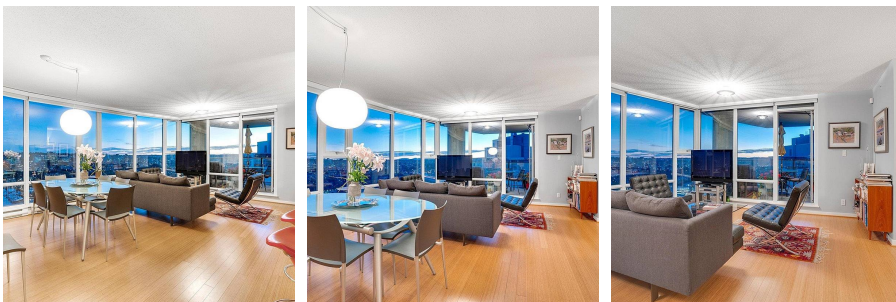

3003 583 Beach Crescent, Vancouver

$2,150,000

Unobstructed water views from this beautiful and spacious 2 bedroom and office. Panoramic views overlooking George Wainborn Park and False Creek to English Bay. This home features 2 separated bedrooms, kitchen boasts granite counters stainless steel appliances and a huge walk in pantry. 2 Parkwest is located in Yaletown's vibrant and evolving Beach District neighborhood. One block to seawall, retail, restaurants and the newly completed Univeristy Canada West. Private club facilities including gym, pool, squash courts, theatres, billiards lounge, guest suite and 24hr concierge. 2 parking included!

KEY INFORMATION

MLS® R2622577

Residential Attached

Yaletown

2 Bedrooms

2 Bathrooms

1,239 SF

$652.92 Maintenance Fees

FEATURES

Year Built: 2005

Views: Park, False Creek, Ocean

Listed By: Prompton Real Estate Services Inc.

rennie