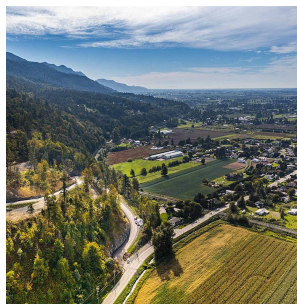

Lot 1 42910 Vedder Mountain Road, Yarrow

$999,000

Welcome to Tempus Ridge!! 12 Exclusive Hillside Acreages Nestled On Vedder Mountain, Overlooking Yarrow's Idyllic Landscape. These FREEHOLD parcels range from approximately 1.5 to 3 acres with Incredible Fraser Valley VIEWS!! Community water, natural gas & underground services. Surrounded by protected GREEN space. Each of the 12 lots is bordered by hiking trails, which are perfect for mountain biking and evening strolls. If you're looking for PRIVACY you found it! Zoning allows for CARRIAGE homes. Minutes away is the vibrant Community of YARROW where you'll find Chestnut Springs Organic Bakery, The Yarrow Farm Market and Whispering Horse Winery – not to mention the awesome Yarrow Elementary School! Your time is PRICELESS, finite and precious...spend it wisely... here at Tempus Ridge!

KEY INFORMATION

MLS® R2622059

Land Only

BC

0 Bedrooms

0 Bathrooms

0 SF

FEATURES

Views: Fraser Valley Views

Listed By: eXp Realty (Branch)

rennie