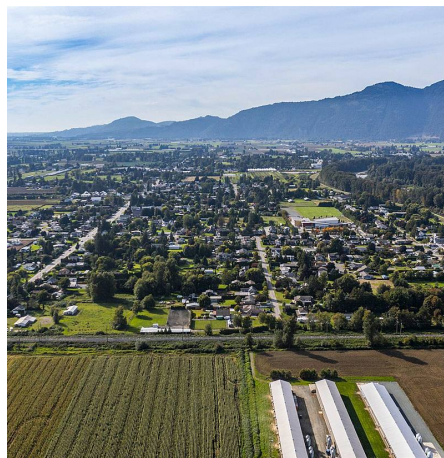

Lot 1 42910 Vedder Mountain Road, Yarrow

$999,000

Welcome to Tempus Ridge!! 12 Exclusive Hillside Acreages Nestled On Vedder Mountain, Overlooking Yarrow's Idyllic Landscape. These FREEHOLD parcels range from approximately 1.5 to 3 acres with Incredible Fraser Valley VIEWS!! Community water, natural gas & underground services. Surrounded by protected GREEN space. Each of the 12 lots is bordered by hiking trails, which are perfect for mountain biking and evening strolls. If you're looking for PRIVACY you found it! Zoning allows for CARRIAGE homes. Minutes away is the vibrant Community of YARROW where you'll find Chestnut Springs Organic Bakery, The Yarrow Farm Market and Whispering Horse Winery – not to mention the awesome Yarrow Elementary School! Your time is PRICELESS, finite and precious...spend it wisely... here at Tempus Ridge!

KEY INFORMATION

MLS® R2622059

Land Only

BC

0 Bedrooms

0 Bathrooms

0 SF

FEATURES

Views: Fraser Valley Views

Listed By: eXp Realty (Branch)

rennie