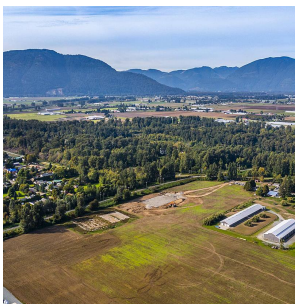

Lot 1 42910 Vedder Mountain Road, Yarrow

$999,000

Welcome to Tempus Ridge!! 12 Exclusive Hillside Acreages Nestled On Vedder Mountain, Overlooking Yarrow's Idyllic Landscape. These FREEHOLD parcels range from approximately 1.5 to 3 acres with Incredible Fraser Valley VIEWS!! Community water, natural gas & underground services. Surrounded by protected GREEN space. Each of the 12 lots is bordered by hiking trails, which are perfect for mountain biking and evening strolls. If you're looking for PRIVACY you found it! Zoning allows for CARRIAGE homes. Minutes away is the vibrant Community of YARROW where you'll find Chestnut Springs Organic Bakery, The Yarrow Farm Market and Whispering Horse Winery – not to mention the awesome Yarrow Elementary School! Your time is PRICELESS, finite and precious...spend it wisely... here at Tempus Ridge!

KEY INFORMATION

MLS® R2622059

Land Only

BC

0 Bedrooms

0 Bathrooms

0 SF

FEATURES

Views: Fraser Valley Views

Listed By: eXp Realty (Branch)

rennie