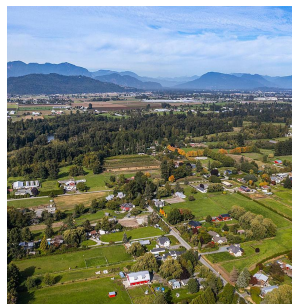

Lot 1 42910 Vedder Mountain Road, Yarrow

$999,000

Welcome to Tempus Ridge!! 12 Exclusive Hillside Acreages Nestled On Vedder Mountain, Overlooking Yarrow's Idyllic Landscape. These FREEHOLD parcels range from approximately 1.5 to 3 acres with Incredible Fraser Valley VIEWS!! Community water, natural gas & underground services. Surrounded by protected GREEN space. Each of the 12 lots is bordered by hiking trails, which are perfect for mountain biking and evening strolls. If you're looking for PRIVACY you found it! Zoning allows for CARRIAGE homes. Minutes away is the vibrant Community of YARROW where you'll find Chestnut Springs Organic Bakery, The Yarrow Farm Market and Whispering Horse Winery – not to mention the awesome Yarrow Elementary School! Your time is PRICELESS, finite and precious...spend it wisely... here at Tempus Ridge!

KEY INFORMATION

MLS® R2622059

Land Only

BC

0 Bedrooms

0 Bathrooms

0 SF

FEATURES

Views: Fraser Valley Views

Listed By: eXp Realty (Branch)

rennie