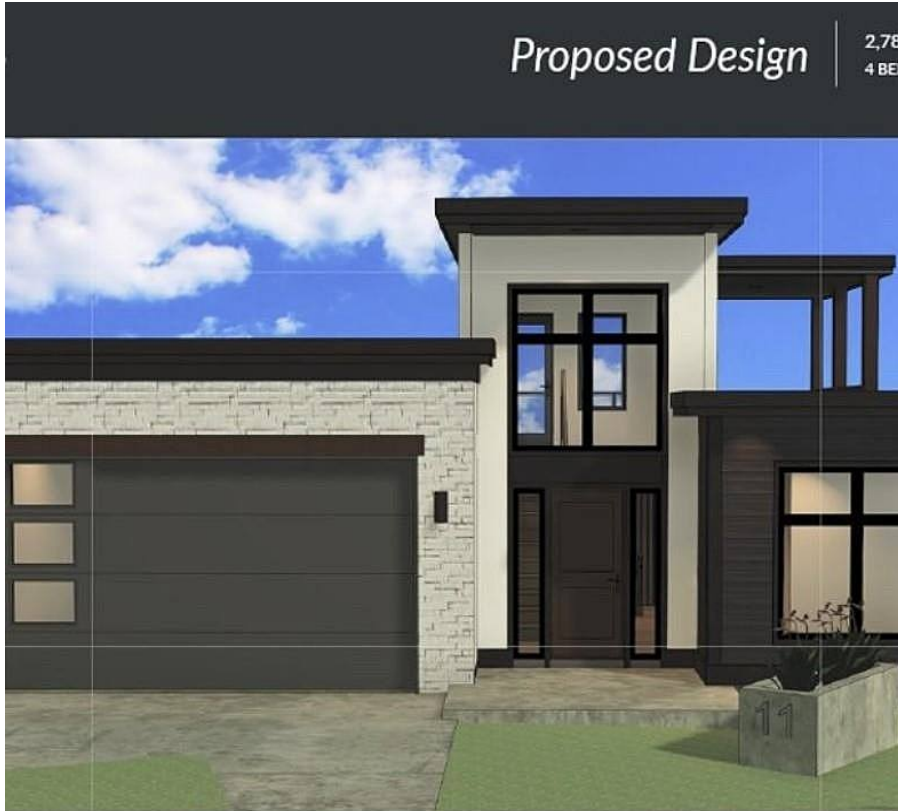

10 5988 Lindeman Street, Chilliwack

\$549,989

Large lots with outstanding views of the valley and Mt.Cheam. these lots will not last long. Situated in a great neighbour hood in Promontory Heights Chilliwack. Close to lots of trails to hike and great schools and shopping! Our team takes you through the entire process. Purchasing the lot, helping through the design phase, and finally introducing you to a quality custom home builder.

KEY INFORMATION

MLS® R2622657

Land Only

Chilliwack

0 Bedrooms

0 Bathrooms

0 SF

10,200 SF Lot

FEATURES

Listed By: SRS Panorama Realty

5988 Lindeman St, CHILLIWACK

All images are for illustrative purposes only and are intended to convey the concept and style for the development (plans, elevations, floor plans) for guidance only. They are for guidance only, they are not to scale and are not intended to represent a final architectural drawing of the finished product. Your plans are required to get a general indication of the proposed design only. All images and dimensions are not intended to form part of any contract or warranty.