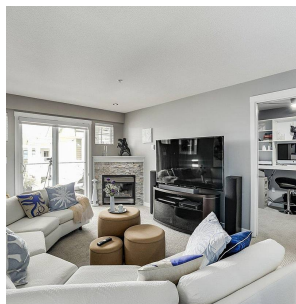

210 15621 Marine Drive, White Rock

$699,000

Life at the BEACH!, Pacific Pointe in White Rock is located steps from White Rock Beach and all its has to offer. This Spacious 1 Bedroom and Den has been Tastefully updated including Flooring, appliances, fixtures, cabinets and is move-in ready. Pets allowed! Don't miss out.

KEY INFORMATION

MLS® R2623591

Residential Attached

White Rock

1 Bedroom

2 Bathrooms

1,030 SF

$401.47 Maintenance Fees

FEATURES

Year Built: 2003

Views: OCEAN FROM PATIO

Listed By: Hugh & McKinnon Realty Ltd.

rennie