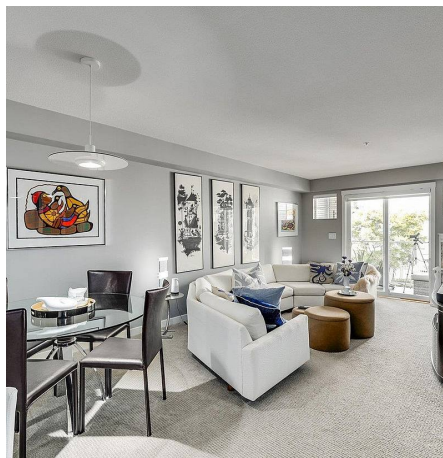

210 15621 Marine Drive, White Rock

$699,000

Life at the BEACH!, Pacific Pointe in White Rock is located steps from White Rock Beach and all its has to offer. This Spacious 1 Bedroom and Den has been Tastefully updated including Flooring, appliances, fixtures, cabinets and is move-in ready. Pets allowed! Don't miss out.

KEY INFORMATION

MLS® R2623591

Residential Attached

White Rock

1 Bedroom

2 Bathrooms

1,030 SF

$401.47 Maintenance Fees

FEATURES

Year Built: 2003

Views: OCEAN FROM PATIO

Listed By: Hugh & McKinnon Realty Ltd.

rennie