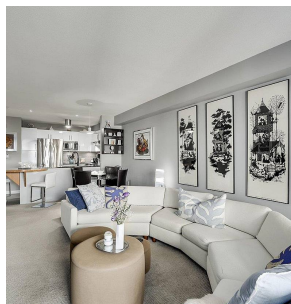

210 15621 Marine Drive, White Rock

$699,000

Life at the BEACH!, Pacific Pointe in White Rock is located steps from White Rock Beach and all its has to offer. This Spacious 1 Bedroom and Den has been Tastefully updated including Flooring, appliances, fixtures, cabinets and is move-in ready. Pets allowed! Don't miss out.

KEY INFORMATION

MLS® R2623591

Residential Attached

White Rock

1 Bedroom

2 Bathrooms

1,030 SF

$401.47 Maintenance Fees

FEATURES

Year Built: 2003

Views: OCEAN FROM PATIO

Listed By: Hugh & McKinnon Realty Ltd.

rennie