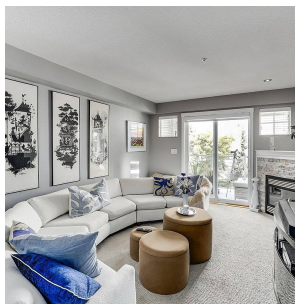

210 15621 Marine Drive, White Rock

$699,000

Life at the BEACH!, Pacific Pointe in White Rock is located steps from White Rock Beach and all its has to offer. This Spacious 1 Bedroom and Den has been Tastefully updated including Flooring, appliances, fixtures, cabinets and is move-in ready. Pets allowed! Don't miss out.

KEY INFORMATION

MLS® R2623591

Residential Attached

White Rock

1 Bedroom

2 Bathrooms

1,030 SF

$401.47 Maintenance Fees

FEATURES

Year Built: 2003

Views: OCEAN FROM PATIO

Listed By: Hugh & McKinnon Realty Ltd.

rennie