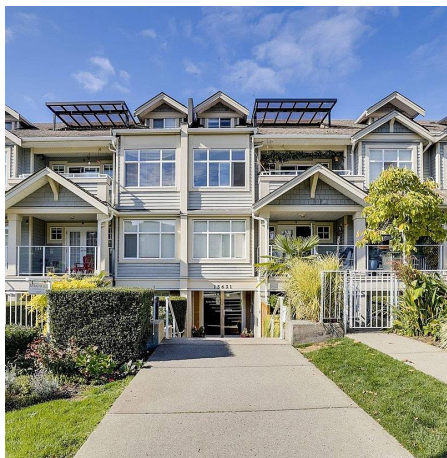

210 15621 Marine Drive, White Rock

\$699,000

Life at the BEACH!, Pacific Pointe in White Rock is located steps from White Rock Beach and all its has to offer. This Spacious 1 Bedroom and Den has been Tastefully updated including Flooring, appliances, fixtures, cabinets and is move-in ready. Pets allowed! Don't miss out.

FEATURES

Year Built: 2003

Views: OCEAN FROM PATIO

Listed By: Hugh & McKinnon Realty Ltd.

rennie