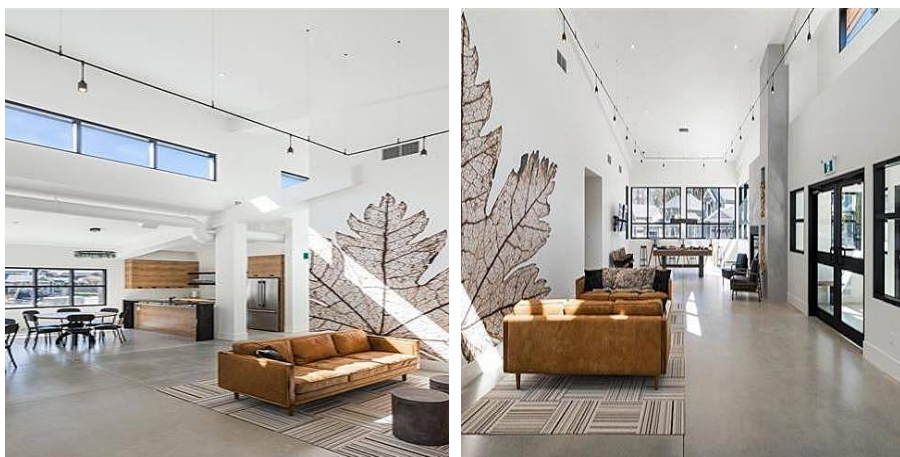

FEATURES

Year Built: 2022

Views: Mountains

Listed By: HomeLife Advantage Realty Ltd (Vedder)