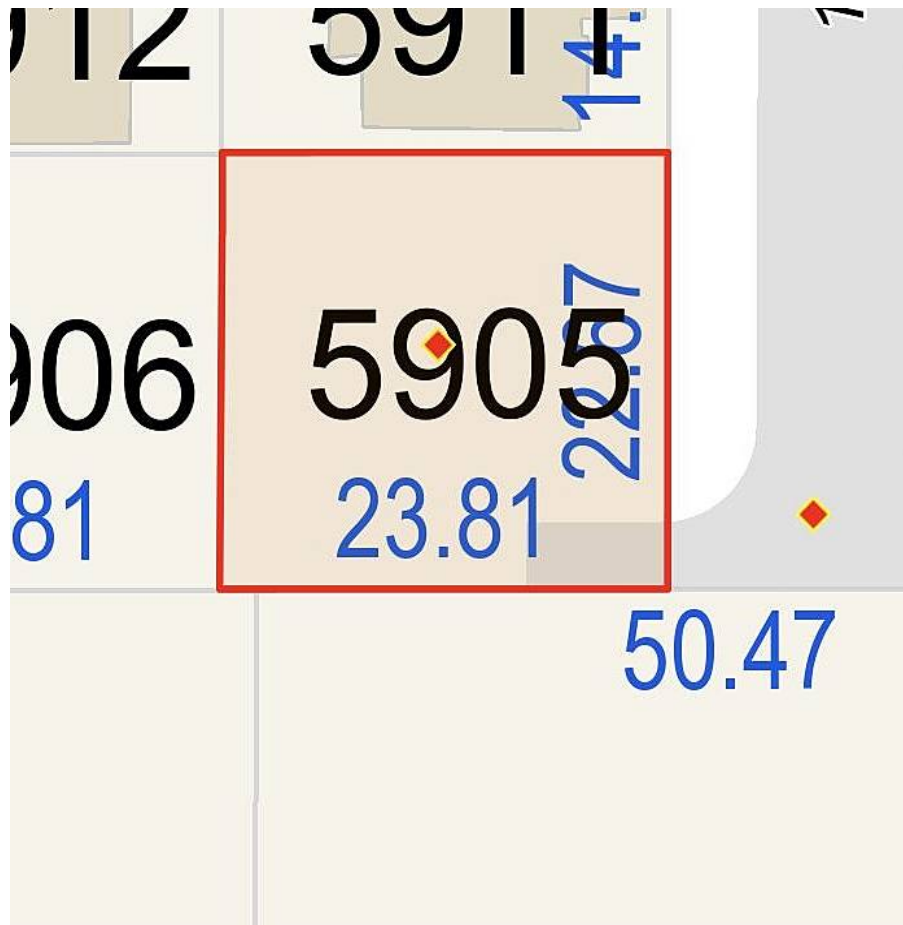

# 5906 140a Street, Surrey

\$1,200,000

## KEY INFORMATION

MLS® R2625207

Land Only

Sullivan Station

0 Bedrooms

0 Bathrooms

0 SF

5,815 SF Lot