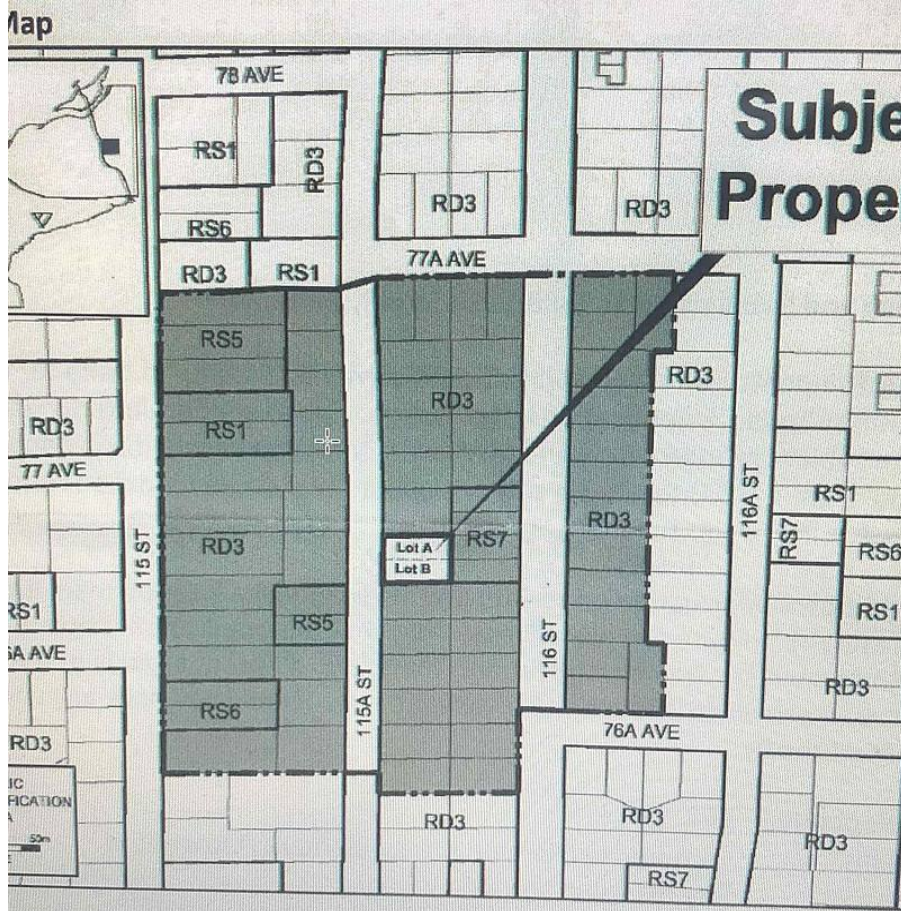

7686 115a Street, Delta

\$2,400,000

Attention Investors and Developers! This is a ready to go lot with plans already submitted to the city of Delta to build 2 Homes, each 3 level gorgeous homes with a legal basement suite. This central Scottsdale location gives you easy access to shopping, recreation centre & great schools. Each lot sold Separately (Lot A & B) or together, Contact us today for more information.

KEY INFORMATION

MLS® R2626230

Land Only

Scottsdale

0 Bedrooms

0 Bathrooms

0 SF

9,360 SF Lot