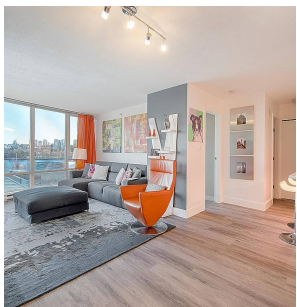

508 1408 Strathmore Mews, Vancouver

$1,479,900

Immaculate & spacious with floor-to-ceiling windows and a perfect SE view of False Creek & David Lam Park. Welcome to luxury living! This 2 bedroom + 2 bath home glows with natural light & offers a home chef's dream kitchen with s/s Viking appliances, Quartzite counters & colourful modern cabinetry. The open living/dining area features a custom linear fireplace w/ recessed flat-screen TV enclosure + stylish storage. Great floorplan w/ balcony access from living room & master bedroom - nice for morning coffee with a sunrise view! Life at West One includes 24 hr concierge & Club Viva w/ indoor pool, exercise room, hot tub, steam room, squash courts & guest suite. Located steps to Seawall, Elsie Roy Elementary, Roundhouse Community Centre & the best of Yaletown. 1 parking included.

KEY INFORMATION

MLS® R2626634

Residential Attached

Yaletown

2 Bedrooms

2 Bathrooms

1,063 SF

$596.84 Maintenance Fees

FEATURES

Year Built: 2002

Views: False Creek & David Lam Park

Listed By: Oakwyn Realty Downtown Ltd.

rennie