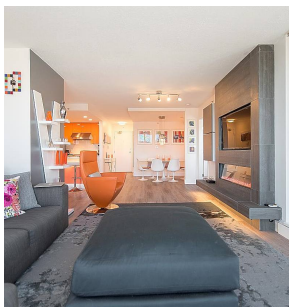

508 1408 Strathmore Mews, Vancouver

$1,479,900

Immaculate & spacious with floor-to-ceiling windows and a perfect SE view of False Creek & David Lam Park. Welcome to luxury living! This 2 bedroom + 2 bath home glows with natural light & offers a home chef's dream kitchen with s/s Viking appliances, Quartzite counters & colourful modern cabinetry. The open living/dining area features a custom linear fireplace w/ recessed flat-screen TV enclosure + stylish storage. Great floorplan w/ balcony access from living room & master bedroom - nice for morning coffee with a sunrise view! Life at West One includes 24 hr concierge & Club Viva w/ indoor pool, exercise room, hot tub, steam room, squash courts & guest suite. Located steps to Seawall, Elsie Roy Elementary, Roundhouse Community Centre & the best of Yaletown. 1 parking included.

KEY INFORMATION

MLS® R2626634

Residential Attached

Yaletown

2 Bedrooms

2 Bathrooms

1,063 SF

$596.84 Maintenance Fees

FEATURES

Year Built: 2002

Views: False Creek & David Lam Park

Listed By: Oakwyn Realty Downtown Ltd.

rennie