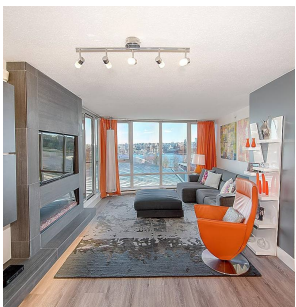

508 1408 Strathmore Mews, Vancouver

$1,479,900

Immaculate & spacious with floor-to-ceiling windows and a perfect SE view of False Creek & David Lam Park. Welcome to luxury living! This 2 bedroom + 2 bath home glows with natural light & offers a home chef's dream kitchen with s/s Viking appliances, Quartzite counters & colourful modern cabinetry. The open living/dining area features a custom linear fireplace w/ recessed flat-screen TV enclosure + stylish storage. Great floorplan w/ balcony access from living room & master bedroom - nice for morning coffee with a sunrise view! Life at West One includes 24 hr concierge & Club Viva w/ indoor pool, exercise room, hot tub, steam room, squash courts & guest suite. Located steps to Seawall, Elsie Roy Elementary, Roundhouse Community Centre & the best of Yaletown. 1 parking included.

KEY INFORMATION

MLS® R2626634

Residential Attached

Yaletown

2 Bedrooms

2 Bathrooms

1,063 SF

$596.84 Maintenance Fees

FEATURES

Year Built: 2002

Views: False Creek & David Lam Park

Listed By: Oakwyn Realty Downtown Ltd.

rennie