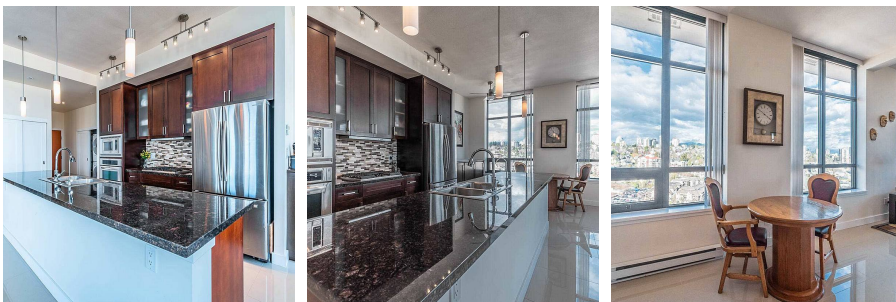

FEATURES

Year Built: 2009

Views: Water, City, and Mountains

Listed By: RE/MAX All Points Realty