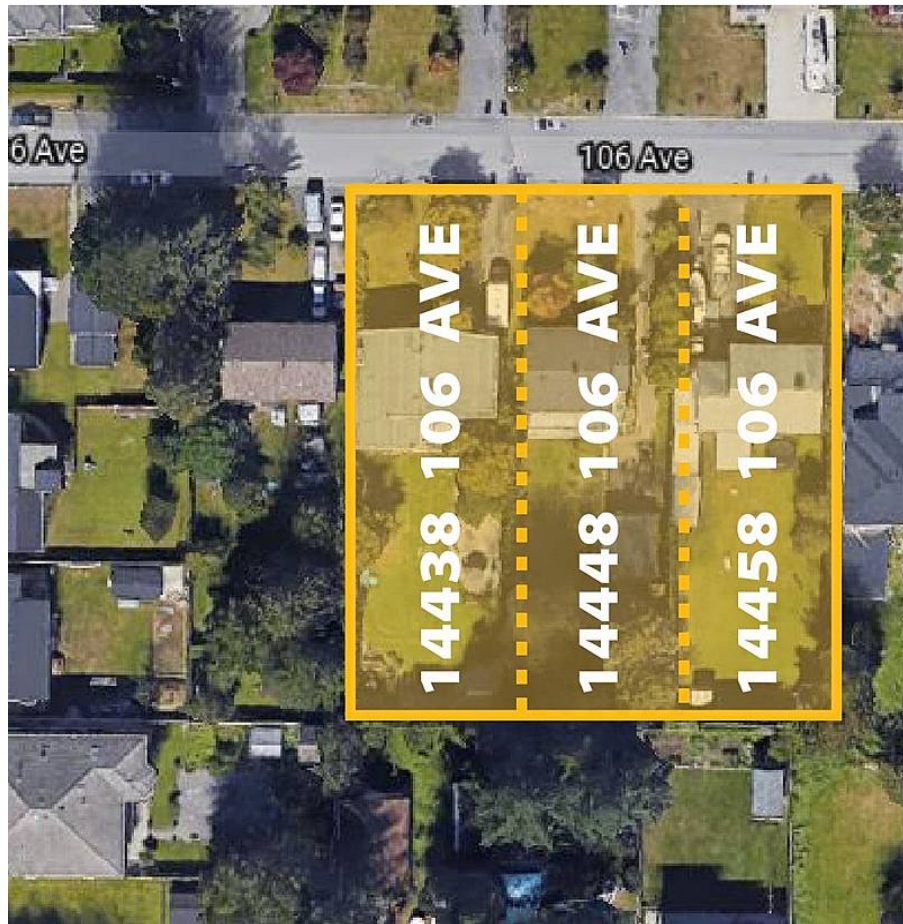

# 14448 106 Avenue, Surrey

\$2,300,000

## KEY INFORMATION

MLS® R2627087

Residential Detached

Guildford

2 Bedrooms

1 Bathroom

2,881 SF

11,865 SF Lot