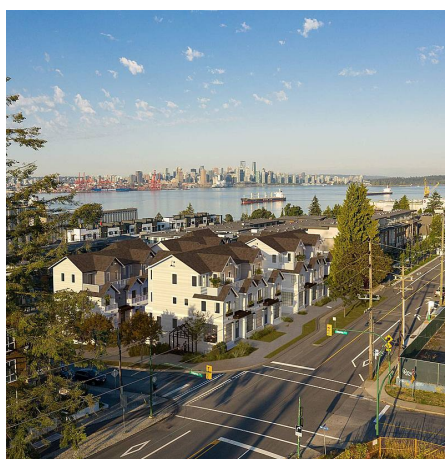

Th2 237 Ridgeway Street, North Vancouver

\$1,279,900

TOPPEN RIDGE, A DESIGN-DRIVEN COLLECTION OF 24 TOWNHOMES. Located in the heart of Moodyville just steps to Moodyville Park, Spirit Trail, and the myriad of urban amenities offered at Lower Lonsdale. This 3 bed | 3 bath townhome features 9' ceilings, radiant in-floor heating, integrated appliances & gas range to name a few of the many features. Sleek & stylish spa-like bathrooms with a great layout with bonus home spaces to make your own: perhaps home gym, office, playroom, added storage, family rooms. Two ample patio spaces with natural gas hookup. The living experience at Toppen Ridge is defined by smart, open floor plans; seamless functionality and meticulous attention to detail. Built to LEED Gold standards provides energy efficiency. Toppen Ridge is set apart from the rest!