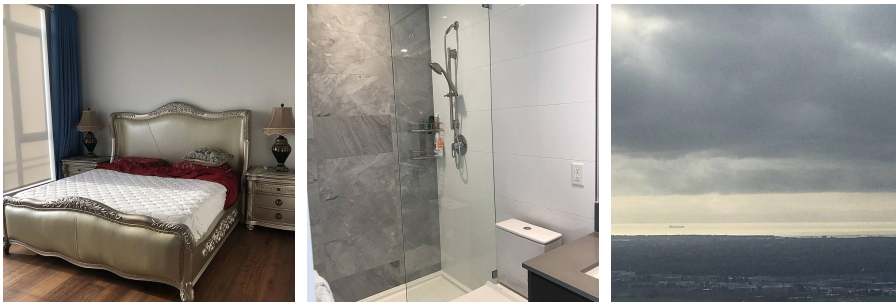

5302 4670 Assembly Way, Burnaby

\$1,880,000

On top of Metro town !Panoramic 270 degree from north shore to mountain Baker ,to USA to Vancouver island! Sub sub penthouse . Southeast corner unit ,with almost 600 SQ_F roof deck ,overlooking sweeping view. Air conditioned ,auto curtain, high end appliance ,two and half bathroom. Your lughious living is right here!

FEATURES

Year Built: 2018

Views: 270 degree panoramic south

Listed By: Homeland Realty

rennie