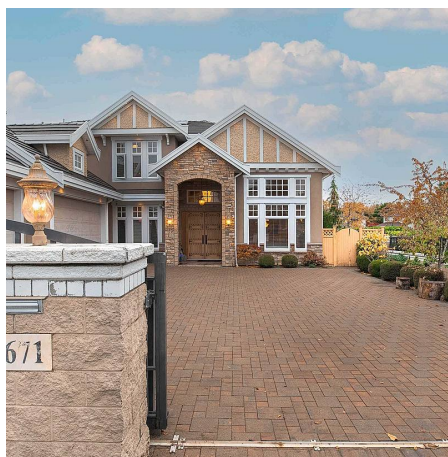

6671 Maple Road, Richmond

$2,888,000

Spectacular Deluxe Custom Built Home on over 8000 SQFT Prestigious Corner lot of Maple Road. South facing home with a lots of luxury homes in Woodward's neighbourhood. This Home features 4 lovely Bedrooms on upper floor and one bedroom on Main with all en-suited. Functional office and spacious media room with built-in home theatre for family to enjoy. Open concept layout with gorgeous CREMA MARFIL Marble Flooring, Granite countertop, top of the line appliances, Engineered Hardwood flooring, Expensive crystal chandelier, A/C, HRV, Radiant heating and much more. 3 Car Garage and Electric gate. Newly built Deck in the Back yard to enjoy the family time. Close to transits, parks, schools, shops, and much more. School Catchment: Errington Elementary and Steveston-London Secondary.

KEY INFORMATION

MLS® R2628112

Residential Detached

Woodwards

5 Bedrooms

6 Bathrooms

3,787 SF

8,040 SF Lot

FEATURES

Year Built: 2008

Listed By: Astral RE Services Inc.

rennie