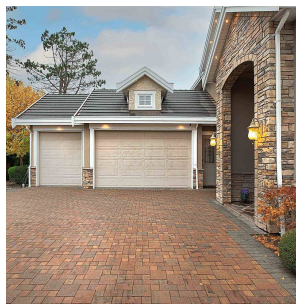

6671 Maple Road, Richmond

$2,888,000

Spectacular Deluxe Custom Built Home on over 8000 SQFT Prestigious Corner lot of Maple Road. South facing home with a lots of luxury homes in Woodward's neighbourhood. This Home features 4 lovely Bedrooms on upper floor and one bedroom on Main with all en-suited. Functional office and spacious media room with built-in home theatre for family to enjoy. Open concept layout with gorgeous CREMA MARFIL Marble Flooring, Granite countertop, top of the line appliances, Engineered Hardwood flooring, Expensive crystal chandelier, A/C, HRV, Radiant heating and much more. 3 Car Garage and Electric gate. Newly built Deck in the Back yard to enjoy the family time. Close to transits, parks, schools, shops, and much more. School Catchment: Errington Elementary and Steveston-London Secondary.

KEY INFORMATION

MLS® R2628112

Residential Detached

Woodwards

5 Bedrooms

6 Bathrooms

3,787 SF

8,040 SF Lot

FEATURES

Year Built: 2008

Listed By: Astral RE Services Inc.

rennie