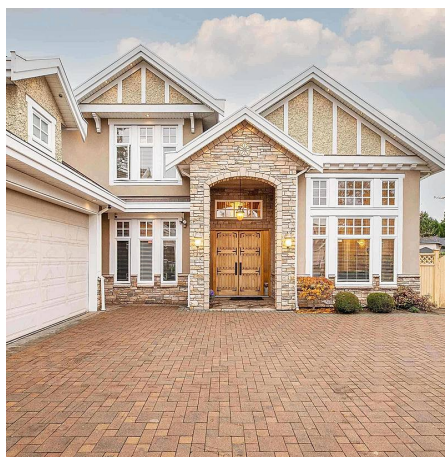

6671 Maple Road, Richmond

$2,888,000

Spectacular Deluxe Custom Built Home on over 8000 SQFT Prestigious Corner lot of Maple Road. South facing home with a lots of luxury homes in Woodward's neighbourhood. This Home features 4 lovely Bedrooms on upper floor and one bedroom on Main with all en-suited. Functional office and spacious media room with built-in home theatre for family to enjoy. Open concept layout with gorgeous CREMA MARFIL Marble Flooring, Granite countertop, top of the line appliances, Engineered Hardwood flooring, Expensive crystal chandelier, A/C, HRV, Radiant heating and much more. 3 Car Garage and Electric gate. Newly built Deck in the Back yard to enjoy the family time. Close to transits, parks, schools, shops, and much more. School Catchment: Errington Elementary and Steveston-London Secondary.

KEY INFORMATION

MLS® R2628112

Residential Detached

Woodwards

5 Bedrooms

6 Bathrooms

3,787 SF

8,040 SF Lot

FEATURES

Year Built: 2008

Listed By: Astral RE Services Inc.

rennie