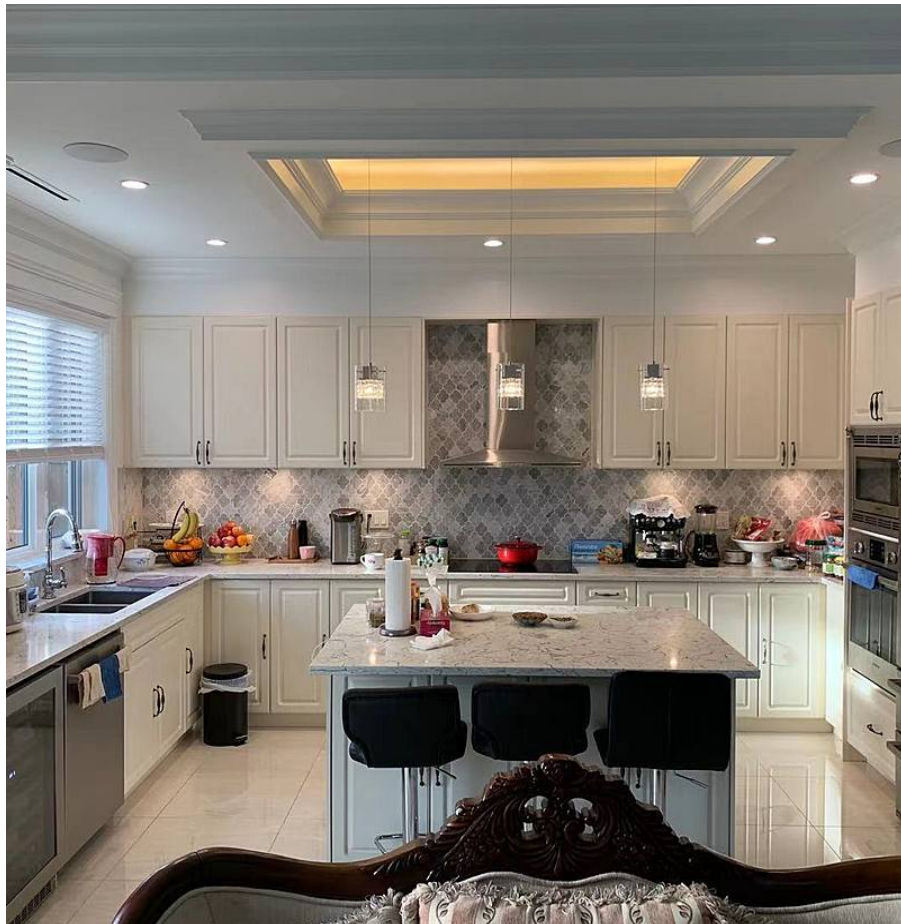

4600 Princeton Avenue, Richmond

\$2,300,000

Stunning custom brand-new executive home on a large 40' x 120' (4800 sqft) lot in the most prestigious Boyd Park area. This well kept home features 11' ceiling, hardwood flooring, gourmet kitchen & wok kitchen with high end Bosch stainless steel appliances, granite countertops, security sys w/ monitor, HRV and A/C. 4 roomy bedrooms upstairs, all en-suites, accommodated with a rare 5th room can be used as study or den. Grand Master en-suite featuring Jacuzzi, Sauna & Steam, and Walk In Closet! PRIME LOCATION: Walking distance to golf, tennis courts, dyke trail. Book your private show!