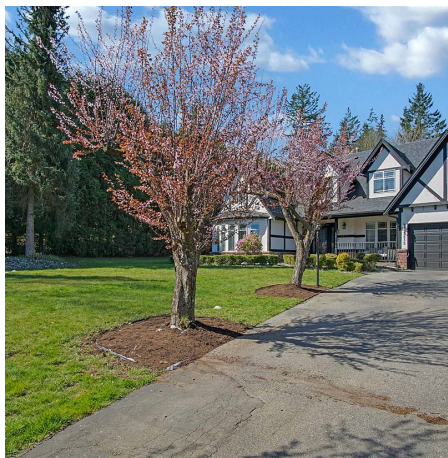

2835 Country Woods Drive, Surrey

\$2,880,000

Stunning 4967 sq ft family home on a private 3/4 acre estate lot backing onto greenbelt! Located in prestigious Country Woods this 5 bdrm home boasts an amazing floorplan. An entertainer's dream & space for everyone in the family! The kitchen is open to a large eating area w/double French doors out to a huge patio, a family room with cozy wood stove. The elegant foyer with spiral staircase, formal living/ dining rooms, an office, a large recreation room, hardwood thru-out and tons of windows complete this fabulous main level. Upstairs is a stunning Master with sitting area, 2-way F/P, 4 pc ensuite & large walk-in closet + an additional 4 bedrooms and games room w/separate entrance. Fantastic sunny west facing backyard backing onto greenbelt with fenced, in-ground swimming pool. A must see!

KEY INFORMATION

MLS® R2628550

Residential Detached

Grandview Surrey

5 Bedrooms

4 Bathrooms

4,967 SF

34,227 SF Lot

FEATURES

Year Built: 1986

Views: Backing onto the greenbelt

Listed By: RE/MAX Select Properties

rennie