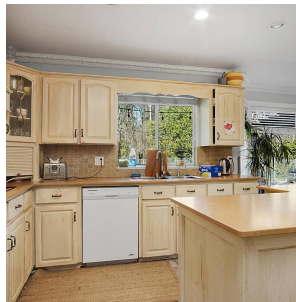

2835 Country Woods Drive, Surrey

$2,880,000

Stunning 4967 sq ft family home on a private 3/4 acre estate lot backing onto greenbelt! Located in prestigious Country Woods this 5 bdrm home boasts an amazing floorplan. An entertainer's dream & space for everyone in the family! The kitchen is open to a large eating area w/double French doors out to a huge patio, a family room with cozy wood stove. The elegant foyer with spiral staircase, formal living/ dining rooms, an office, a large recreation room, hardwood thru-out and tons of windows complete this fabulous main level. Upstairs is a stunning Master with sitting area, 2-way F/P, 4 pc ensuite & large walk-in closet + an additional 4 bedrooms and games room w/separate entrance. Fantastic sunny west facing backyard backing onto greenbelt with fenced, in-ground swimming pool. A must see!

KEY INFORMATION

MLS® R2628550

Residential Detached

Grandview Surrey

5 Bedrooms

4 Bathrooms

4,967 SF

34,227 SF Lot

FEATURES

Year Built: 1986

Views: Backing onto the greenbelt

Listed By: RE/MAX Select Properties

rennie