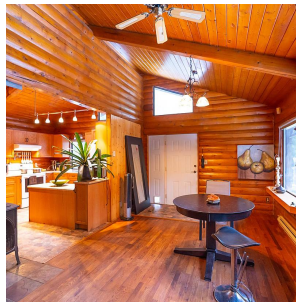

13050 Cardinal Street, Mission

$1,600,000

Nature's paradise is here! This charming Pan-Abode log home is situated on 13 acres of natural beauty. This spectacular piece of property has everything! From 10 acres of lush forest, a flowing creek, 2 ponds, sprawling gardens & even your own private waterfall! This is a true nature enthusiast's dream. The home features 3 beds & 2 baths as well as an unfinished basement. The rear bed & bath living space has its own private entrance which could be perfect for a bed & breakfast. There is also a steel workshop/outbuilding, & a detached garage. This stunning property is a rare find! ***Only show by appointment and please register with us**

KEY INFORMATION

MLS® R2628655

Residential Detached

Steelhead

3 Bedrooms

3 Bathrooms

2,464 SF

566,280 SF Lot

FEATURES

Year Built: 1989

Views: Forest and waterfall

Listed By: eXp Realty

rennie