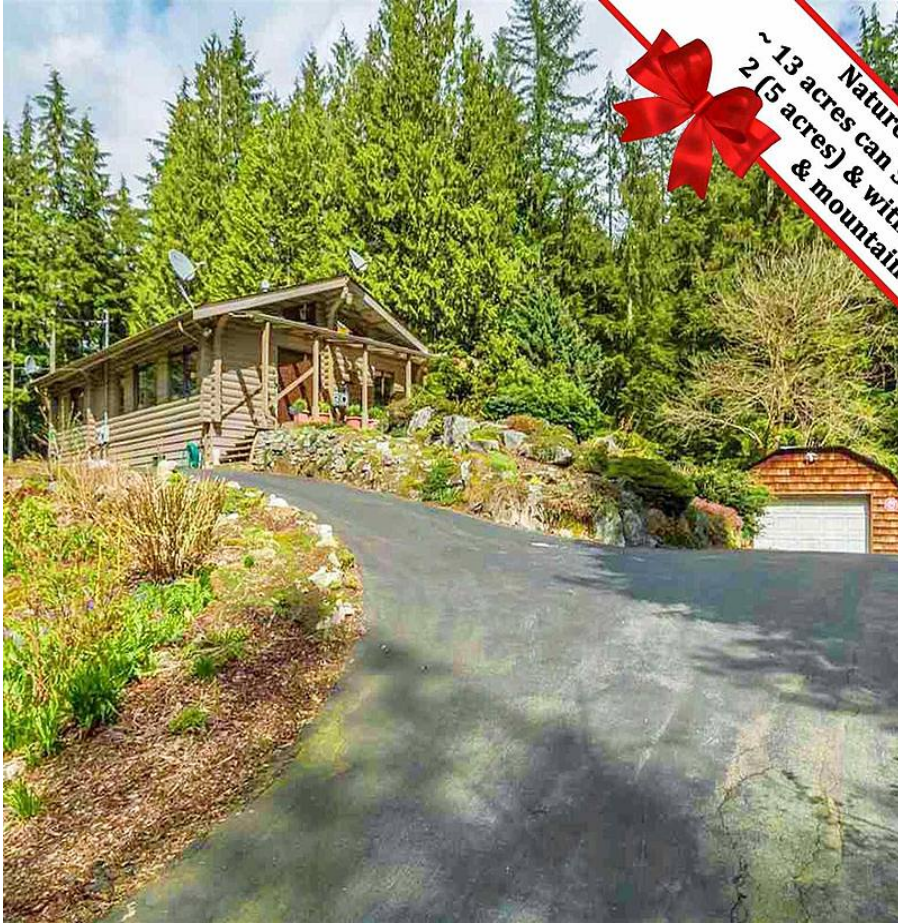

13050 Cardinal Street, Mission

\$1,600,000

Nature's paradise is here! This charming Pan-Abode log home is situated on 13 acres of natural beauty. This spectacular piece of property has everything! From 10 acres of lush forest, a flowing creek, 2 ponds, sprawling gardens & even your own private waterfall! This is a true nature enthusiast's dream. The home features 3 beds & 2 baths as well as an unfinished basement. The rear bed & bath living space has its own private entrance which could be perfect for a bed & breakfast. There is also a steel workshop/outbuilding, & a detached garage. This stunning property is a rare find! ***Only show by appointment and please register with us**

KEY INFORMATION

MLS® R2628655

Residential Detached

Steelhead

3 Bedrooms

3 Bathrooms

2,464 SF

566,280 SF Lot

FEATURES

Year Built: 1989

Views: Forest and waterfall

Listed By: eXp Realty

rennie