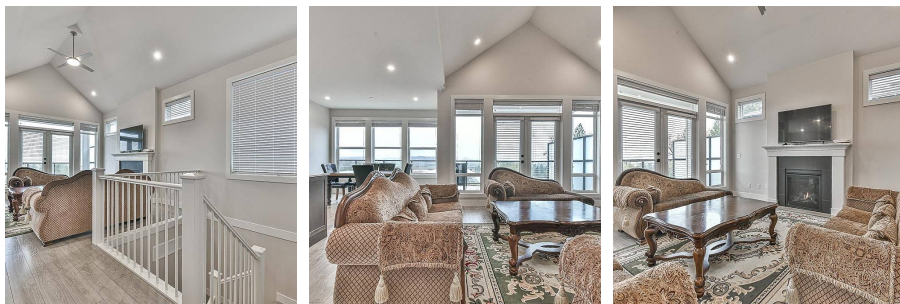

FEATURES

Year Built: 2021

Views: Matsqui Prairie

Listed By: RE/MAX Little Oak Realty (Abbotsford)