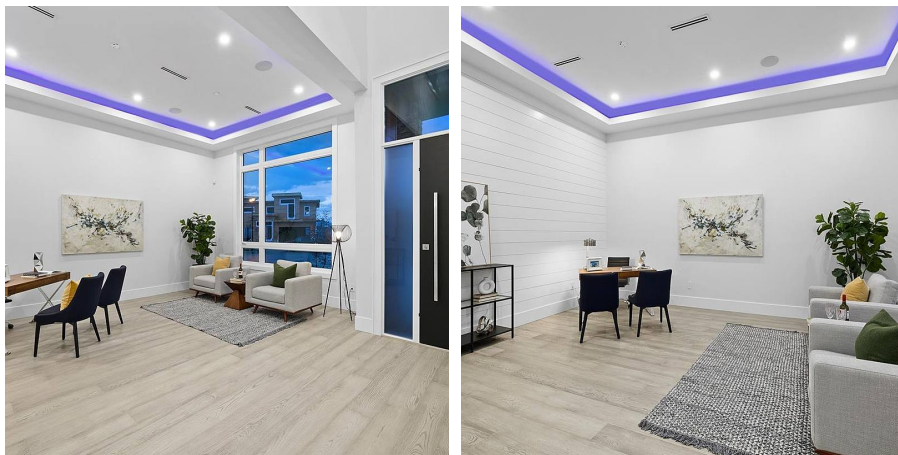

FEATURES

Year Built: 2021

Views: Mission / Mountain View

Listed By: RE/MAX Little Oak Realty (Abbotsford)