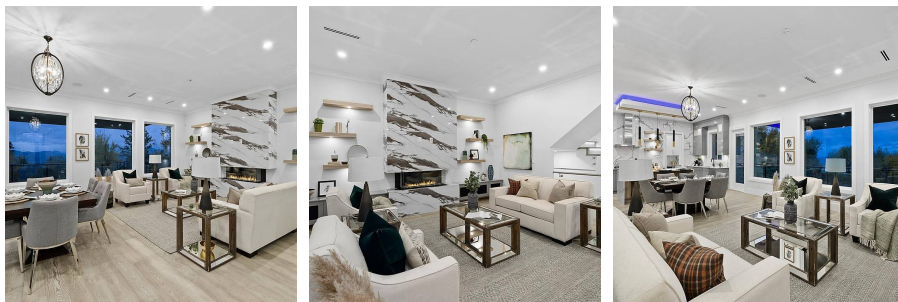

FEATURES

Year Built: 2021

Views: Mission / Mountain View

Listed By: RE/MAX Little Oak Realty (Abbotsford)