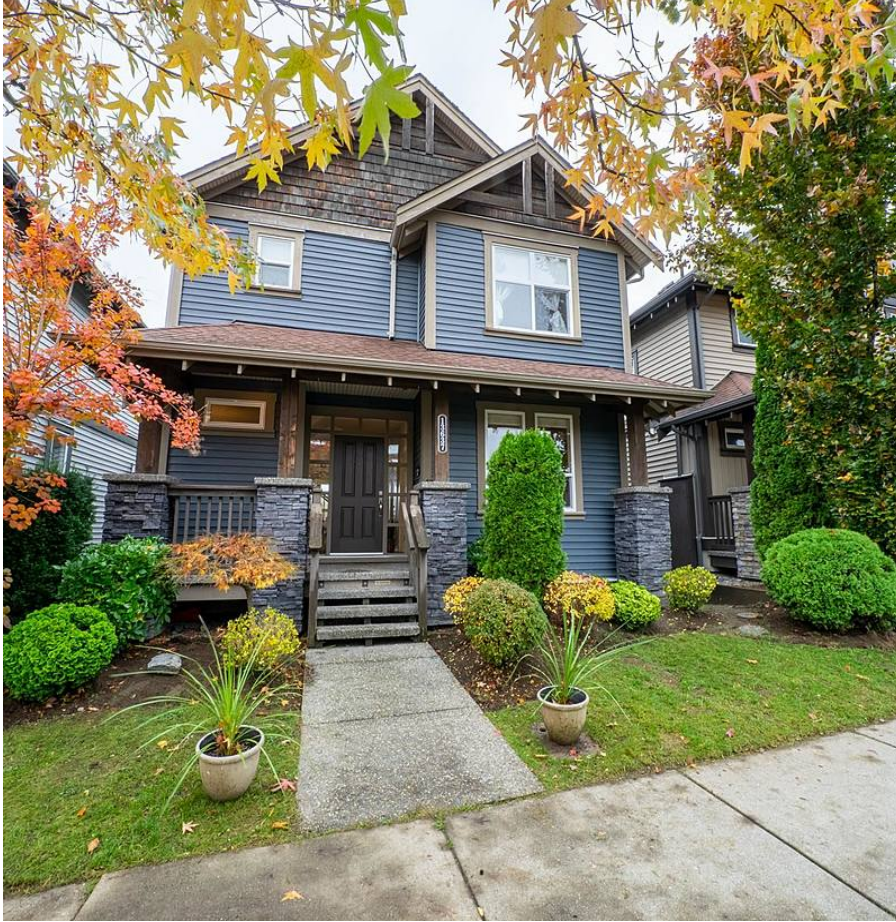

13637 Blake Loop, Maple Ridge

\$1,329,999

Award Winning Development "The CREST" built by Portrait homes. This beautiful open layout style home up in sought after Silver Valley with breathtaking mountain views. This home offers 4 bedrooms, 4 bathrooms, a large living room, a large flex room that can be easily converted to a 5th bedroom. Beautifully designed kitchen with stainless steel appliances, gas stove, large pantry, and waterfall quartz counter with an undermounted double sink. Also, has an amazing 1 bedroom income suite with its own separate laundry, stainless steel appliances and walkout patio. The primary bedroom has vaulted ceilings with a view, ensuite with lovely soaker tub & separate shower, walk-in closet. Has A/C, C vac, Lane way in the back to access to your detached double garage.

KEY INFORMATION

MLS® R2629880

Residential Detached

Silver Valley

4 Bedrooms

4 Bathrooms

2,516 SF

3,274 SF Lot