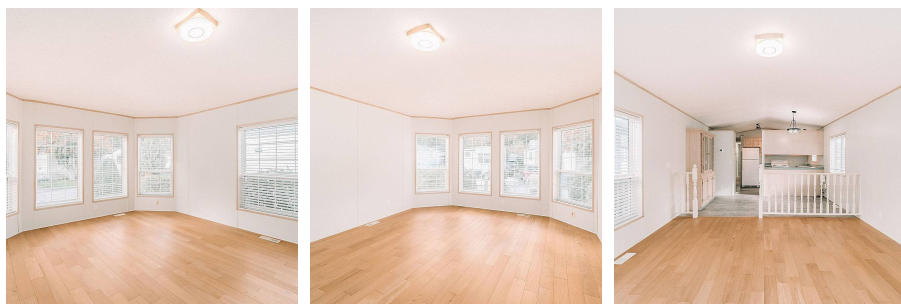

FEATURES

Year Built: 1996

Listed By: Keller Williams Elite Realty