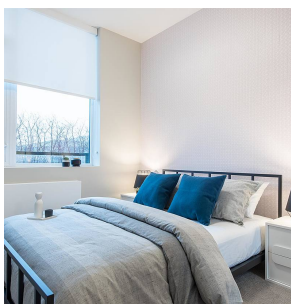

604 8761 University Crescent, Burnaby

$640,600

Situated at the peak of Burnaby Mountain in the heart of SFU's University community, Crescent Court offers exceptional homes in a natural setting with the benefits of urban living. Featuring spacious apartments and townhomes, the Crescent is your connection to contemporary West Coast living. The sales centre at 8 955 University High Street is open every day except Friday from 12pm to 5pm.

KEY INFORMATION

MLS® R2630136

Residential Attached

Simon Fraser University

2 Bedrooms

2 Bathrooms

940 SF

$461.69 Maintenance Fees

FEATURES

Year Built: 2022

Listed By: Unilife Realty Inc.

rennie