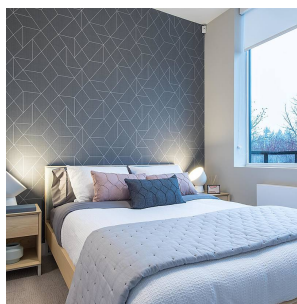

604 8761 University Crescent, Burnaby

$640,600

Situated at the peak of Burnaby Mountain in the heart of SFU's University community, Crescent Court offers exceptional homes in a natural setting with the benefits of urban living. Featuring spacious apartments and townhomes, the Crescent is your connection to contemporary West Coast living. The sales centre at 8 955 University High Street is open every day except Friday from 12pm to 5pm.

KEY INFORMATION

MLS® R2630136

Residential Attached

Simon Fraser University

2 Bedrooms

2 Bathrooms

940 SF

$461.69 Maintenance Fees

FEATURES

Year Built: 2022

Listed By: Unilife Realty Inc.

rennie