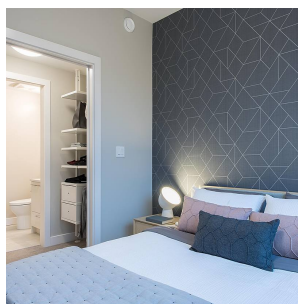

604 8761 University Crescent, Burnaby

$640,600

Situated at the peak of Burnaby Mountain in the heart of SFU's University community, Crescent Court offers exceptional homes in a natural setting with the benefits of urban living. Featuring spacious apartments and townhomes, the Crescent is your connection to contemporary West Coast living. The sales centre at 8 955 University High Street is open every day except Friday from 12pm to 5pm.

KEY INFORMATION

MLS® R2630136

Residential Attached

Simon Fraser University

2 Bedrooms

2 Bathrooms

940 SF

$461.69 Maintenance Fees

FEATURES

Year Built: 2022

Listed By: Unilife Realty Inc.

rennie