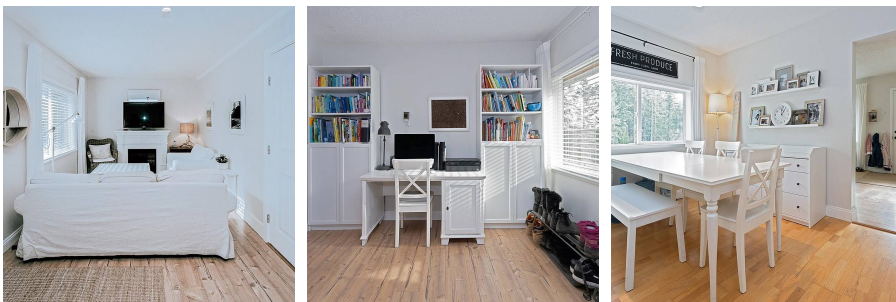

FEATURES

Year Built: 1932

Views: Valley

Listed By: Keller Williams Elite Realty