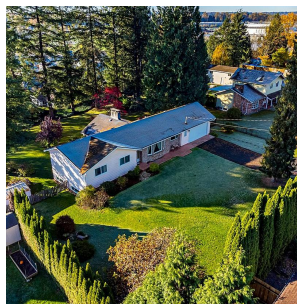

11578 195a Street, Pitt Meadows

\$1,499,000

BUILDERS ALERT! Location, location, location! This fantastic estate lot offers a sprawling 23,088 sqft of totally private property in a quiet cul-de-sac. Located near schools and parks with easy access to Golden Ears Bridge & two West Coast Express Stations. The City of Pitt Meadows indicates that they would support a 2 lot subdivision but would have to go through the application process. Builders or developers to make their own inquires at the City. Please do not go on the property. Property is sold in as is condition.

KEY INFORMATION

MLS® R2630451

Residential Detached

South Meadows

5 Bedrooms

3 Bathrooms

3,288 SF

23,043 SF Lot

FEATURES

Year Built: 1968

Views: SOUTHERN VIEW

Listed By: RE/MAX All Points Realty

rennie