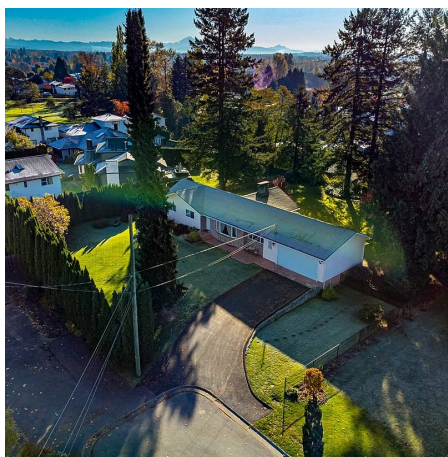

11578 195a Street, Pitt Meadows

\$1,499,000

BUILDERS ALERT! Location, location, location! This fantastic estate lot offers a sprawling 23,088 sqft of totally private property in a quiet cul-de-sac. Located near schools and parks with easy access to Golden Ears Bridge & two West Coast Express Stations. The City of Pitt Meadows indicates that they would support a 2 lot subdivision but would have to go through the application process. Builders or developers to make their own inquires at the City. Please do not go on the property. Property is sold in as is condition.

KEY INFORMATION

MLS® R2630451

Residential Detached

South Meadows

5 Bedrooms

3 Bathrooms

3,288 SF

23,043 SF Lot

FEATURES

Year Built: 1968

Views: SOUTHERN VIEW

Listed By: RE/MAX All Points Realty

rennie