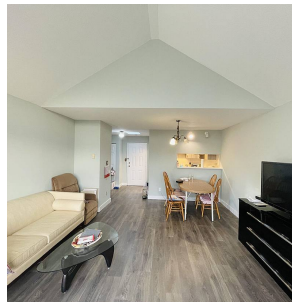

303 8120 Bennett Road, Richmond

$768,000

Great ctrl Rmd loc. 3 bdrm, 2 full bath condo on top flr. NW corner with 2 balconies. Excellent layout w/all large rooms, well cared for by owner. Perfect for retiree or small family. Complete rain-screen and roof. Don't miss it! G.O.N.E

KEY INFORMATION

MLS® R2633865

Residential Attached

Brighthouse South

3 Bedrooms

2 Bathrooms

1,287 SF

$429.00 Maintenance Fees

FEATURES

Year Built: 1990

Listed By: Luxmore Realty

rennie