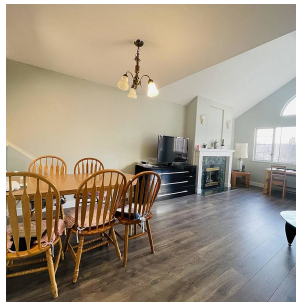

303 8120 Bennett Road, Richmond

$768,000

Great ctrl Rmd loc. 3 bdrm, 2 full bath condo on top flr. NW corner with 2 balconies. Excellent layout w/all large rooms, well cared for by owner. Perfect for retiree or small family. Complete rain-screen and roof. Don't miss it! G.O.N.E

KEY INFORMATION

MLS® R2633865

Residential Attached

Brighthouse South

3 Bedrooms

2 Bathrooms

1,287 SF

$429.00 Maintenance Fees

FEATURES

Year Built: 1990

Listed By: Luxmore Realty

rennie