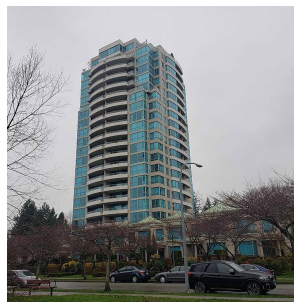

# 1507 6611 Southoaks Crescent, Burnaby

\$798,000

Sweeping North Shore view condo awaits you at the well maintained, owner-occupied, Bosa development. Located in Burnaby's High Gate Neighborhood, you are mins away from a dizzying choice of multi-cultural restaurants, shopping & community centers. Enjoy green spaces nearby with parks that offer lush forested trails for hikers & cyclist (Byrne Creek Ravine & Ron McClean). Excellent transit options with bus stop out front & Edmonds Skytrain 10 min walk away. This MOVE-IN ready, 2-bdrm, 2-bath unit offers a spacious 1070 sq. ft. Gas fireplace, in-suit laundry, gigantic covered balcony, 2 parking spaces, & storage locker. Building amenities: fitness, hot tub, sauna & steam room. Don't miss out and see for yourself!

## FEATURES

Year Built: 1999

Views: Sweeping W, N E, Mtn/city View

Listed By: Homeland Realty

rennie