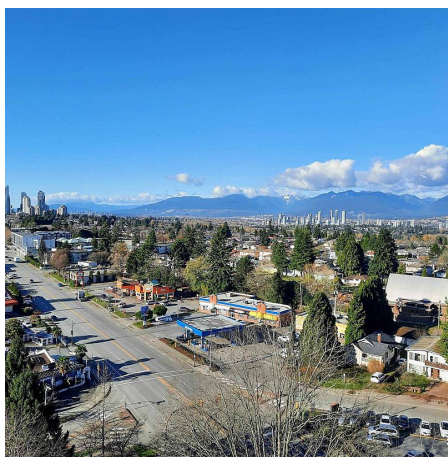

# 1507 6611 Southoaks Crescent, Burnaby

\$798,000

Sweeping North Shore view condo awaits you at the well maintained, owner-occupied, Bosa development. Located in Burnaby's High Gate Neighborhood, you are mins away from a dizzying choice of multi-cultural restaurants, shopping & community centers. Enjoy green spaces nearby with parks that offer lush forested trails for hikers & cyclist (Byrne Creek Ravine & Ron McClean). Excellent transit options with bus stop out front & Edmonds Skytrain 10 min walk away. This MOVE-IN ready, 2-bdrm, 2-bath unit offers a spacious 1070 sq. ft. Gas fireplace, in-suit laundry, gigantic covered balcony, 2 parking spaces, & storage locker. Building amenities: fitness, hot tub, sauna & steam room. Don't miss out and see for yourself!

## FEATURES

Year Built: 1999

Views: Sweeping W, N E, Mtn/city View

Listed By: Homeland Realty

rennie