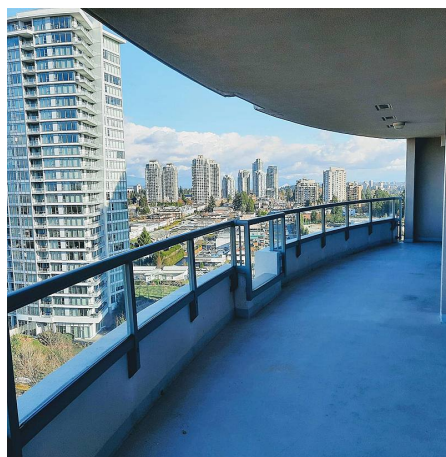

1507 6611 Southoaks Crescent, Burnaby

$798,000

Sweeping North Shore view condo awaits you at the well maintained, owner-occupied, Bosa development. Located in Burnaby's High Gate Neighborhood, you are mins away from a dizzying choice of multi-cultural restaurants, shopping & community centers. Enjoy green spaces nearby with parks that offer lush forested trails for hikers & cyclist (Byrne Creek Ravine & Ron McClean). Excellent transit options with bus stop out front & Edmonds Skytrain 10 min walk away. This MOVE-IN ready, 2-bdrm, 2-bath unit offers a spacious 1070 sq. ft. Gas fireplace, in-suit laundry, gigantic covered balcony, 2 parking spaces, & storage locker. Building amenities: fitness, hot tub, sauna & steam room. Don't miss out and see for yourself!

KEY INFORMATION

MLS® R2634243

Residential Attached

Highgate

2 Bedrooms

2 Bathrooms

1,070 SF

$422.45 Maintenance Fees

FEATURES

Year Built: 1999

Views: Sweeping W, N E, Mtn/city View

Listed By: Homeland Realty

rennie