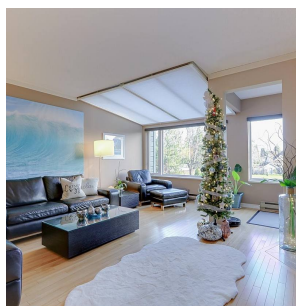

1180 Fairway Views Wynd, Delta

$898,000

Fabulous 2 level townhome right on the Golf Course! This 2 bedroom, 3 bathroom with office space overlooking the 6th Green on Beach Grove Golf course is only steps to Town Center shopping & transit and only a 5 minute walk to the beach. Large living room with views, 8x10 skylight bring the light and give one the feeling of resort style living. Large master bedroom with en-suite and access to a huge 17' x 24" partially covered/heated patio with gate access to the golf course and your very own palm tree. Second bedroom has access to additional outside patio area. 2 covered parking spots and extra storage space. This well run complex boasts an indoor swimming pool & hot tub. New roofs on this part of the complex. Golf course view townhomes are rarely available. Rentals & Pets allowed.

KEY INFORMATION

MLS® R2636474

Residential Attached

Beach Grove

2 Bedrooms

3 Bathrooms

1,384 SF

$401.00 Maintenance Fees

FEATURES

Year Built: 1979

Views: Golf Course View

Listed By: RE/MAX Progroup Realty

rennie