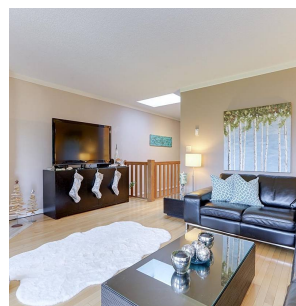

1180 Fairway Views Wynd, Delta

$898,000

Fabulous 2 level townhome right on the Golf Course! This 2 bedroom, 3 bathroom with office space overlooking the 6th Green on Beach Grove Golf course is only steps to Town Center shopping & transit and only a 5 minute walk to the beach. Large living room with views, 8x10 skylight bring the light and give one the feeling of resort style living. Large master bedroom with en-suite and access to a huge 17' x 24" partially covered/heated patio with gate access to the golf course and your very own palm tree. Second bedroom has access to additional outside patio area. 2 covered parking spots and extra storage space. This well run complex boasts an indoor swimming pool & hot tub. New roofs on this part of the complex. Golf course view townhomes are rarely available. Rentals & Pets allowed.

KEY INFORMATION

MLS® R2636474

Residential Attached

Beach Grove

2 Bedrooms

3 Bathrooms

1,384 SF

$401.00 Maintenance Fees

FEATURES

Year Built: 1979

Views: Golf Course View

Listed By: RE/MAX Progroup Realty

rennie