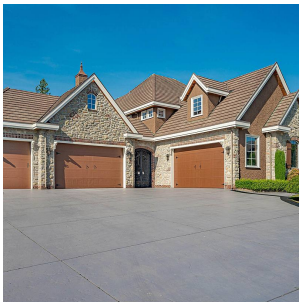

16251 36a Avenue, Surrey

$4,588,000

One of a kind French Country Chateau in Canterbury lane. Gone for a new lovely family

KEY INFORMATION

MLS® R2636680

Residential Detached

Morgan Creek

6 Bedrooms

7 Bathrooms

7,755 SF

26,876 SF Lot

FEATURES

Year Built: 2006

Listed By: RE/MAX Crest Realty

rennie